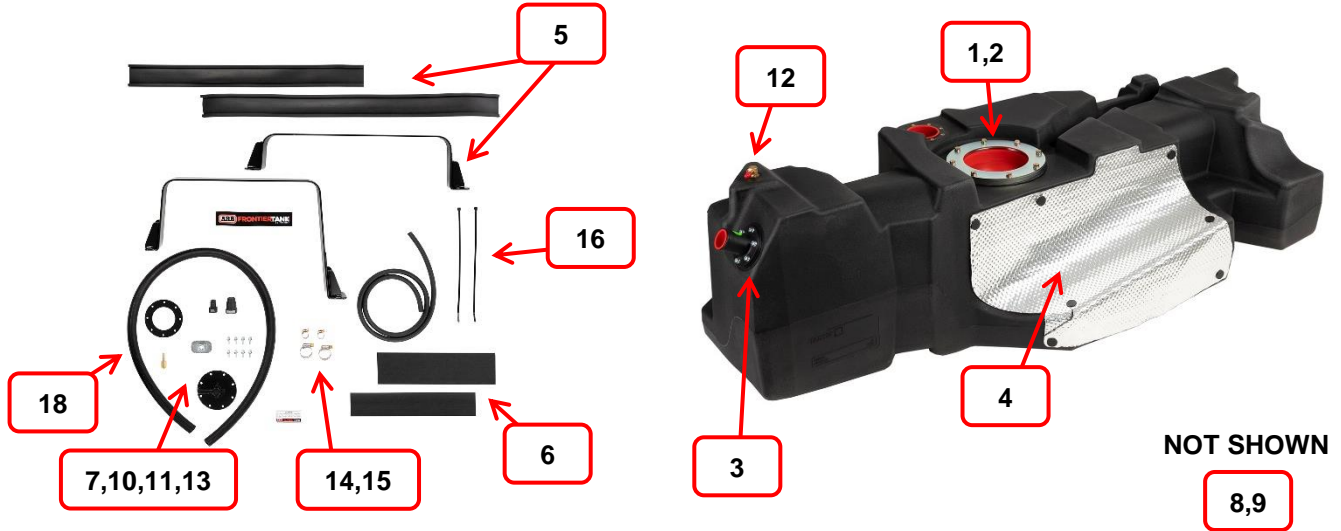

ARB FRONTIERTANK

Part Number: TAD124

Vehicle: FORD EVEREST 2022 ON

AVAILABLE THROUGH ARB

ITEM #	PART #	DESCRIPTION	CONTAINS	QTY
1	TADS0066	SENDER PLATE KIT 179	PLATE SENDER - 179 FP GAS 135x193x3.2 ES1727F7501 M6 X 20 C/SUNK SOCKET SCREW ZP M6X16 COUNTERSUNK SOCKET SCREW	1 1 14 2
2	TADS0071	RETAINER PLATE KIT 199	PLATE RETAINER M6x12 HEX HEAD SEMS ZP	1 8
3	TADS0019	FILLER NECK KIT 35MM	FILL NECK 35MM DIA EXTENDED FL GAS 70x32x3.2 ES1728F7501 M5 X 16 SEMS HEX HEAD ZP	1 1 6
4	TADS0097	HEATSHIELD KIT TAD124	HEATSHIELD XMAS TREE CLIP 266-0115	1 7
5	TADS0082	STRAP KIT W/RUBBER TAD119	STRAP KIT TAD119 STRAP RUBBER 50MM	1 1.5
6	TADS0084	INSULATOR KIT TAD119	INSULATOR RUBBER 60X320X6MM INSULATOR RUBBER 80X300X6MM	1 1
7	TADS0091	FLVV KIT TAD121	TOP PLATE FLVV GASKET FLVV M5 X 16 SEMS HEX HEAD ZP	1 1 8
8	TADS0098	FLOAT ARM TAD124	WIRE FLOAT ARM TAD124	1
9	TADS0099	FUEL LINE INSULATOR	FUEL LINE INSULATOR 48X25X30	1
10	TADS0089	BLANKING CAP 15.82	15.82 BLANKING CAP	1
11	TADS0090	BLANKING CAP 7.89	7.89 BLANKING CAP	1
12	TADS0008	ROLLOVER VALVE	ROLLOVER VALVE	1
13	TADS0016	ROLLOVER VENT CAP	ROLLOVER VENT CAP	1