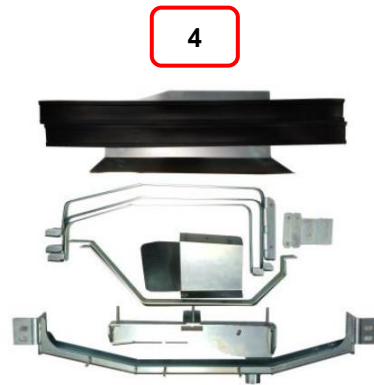

ARB FRONTIERTANK

Part Number: TAD108

Vehicle: TOYOTA LANDCRUISER 200 SERIES 2007 ON, MODELS WITH AUXILIARY TANK

NOT SHOWN

5,6,10,11,12,13,14

AVAILABLE THROUGH ARB

ITEM #	PART #	DESCRIPTION		CONTAINS	QTY
1	TADS0039	SENDER PLATE KIT 236		PLATE SENDER - 236 FP GAS 135x193x3.2 ES1727F7501 M6x25 HEX HEAD SEMS ZP M5 X 12 SEMS PAN HEAD	1 1 16 5
2	TADS0019	FILLER NECK KIT 35MM		FILL NECK 35MM DIA EXTENDED M5 X 16 SEMS HEX HEAD ZP FL GAS 70x32x3.2 ES1728F7501	1 6 1
3	TADS0040	BULKHEAD KIT TAD108		BULKHEADS TUBE PICK UP ASSY M6X12 SOCKET HEAD CAP SCREW ZP	1 1 4
4	TADS0041	STRAP KIT W/RUBBER TAD108		STRAP KIT LC200 RUBBER EXTRUSION 40MM RUBBER EXTRUSION 63MM STANDOFF RUBBER 30x15M8 120041	1 3 2 1
5	TADS0042	FLOAT ARM KIT 16 ON		FLOAT ARM 16 ON CIRCLIPS PUSH ON 2.0MM	1 2
6	TADS0043	FLOAT ARM KIT PRE 16		FLOAT ARM LC200 07-15 CIRCLIPS PUSH ON 2.0MM	1 2
7	TADS0008	ROLLOVER VALVE		ROLLOVER VALVE	1

NOT AVAILABLE THROUGH ARB

ITEM #	DESCRIPTION	QTY	ITEM #	DESCRIPTION	QTY
8	P3 3/8 BSP 5/8" STRAIGHT HOSE BARB	2	12	CLAMP HOSE #4 SUIT 1/4" 8MM HOSE	6
9	P6 3/8 NPT 5/16" ELBOW HOSE BARB	1	13	CLAMP HOSE #10 SUIT 12MM HOSE	2
10	FUEL HOSE 1/4"	0.5 M	14	1/4" PIECE	1
11	FUEL HOSE 5/16"	0.5 M			

Last Rev Date: 05/06/2023

Page 7 of 23

Copyright © 2005 by ARB Corporation Limited. All rights reserved, this document must not be reproduced without the express authority of ARB Corporation Ltd