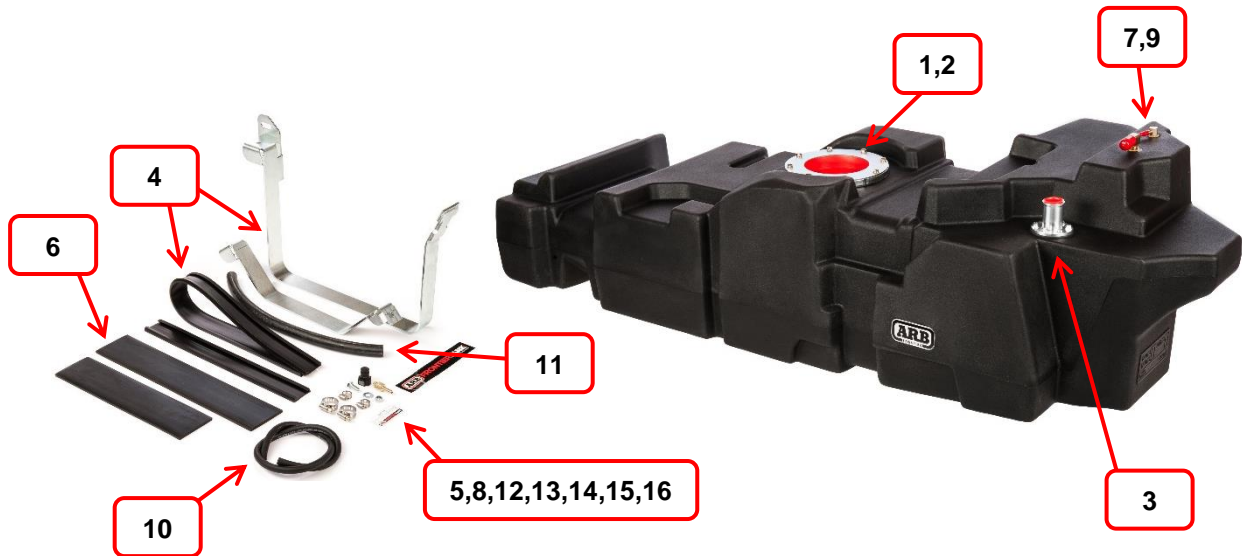

ARB FRONTIERTANK

Part Number: TAD116

Vehicle: NAVARA D40 THAI AUTO & MANUAL

AVAILABLE THROUGH ARB					
ITEM #	PART #	DESCRIPTION		CONTAINS	QTY
1	TADS0108	SENDER PLATE KIT 196		PLATE SENDER FP GAS 135x193x3.2 ES1727F7501 M6 X 20 C/SUNK SOCKET SCREW ZP	1 1 16
2	TADS0109	RETAINER PLATE KIT 198		PLATE RETAINER M6x12 HEX HEAD SEMS ZP	1 8
3	TADS0019	FILLER NECK KIT 35MM		FILL NECK 35MM DIA EXTENDED FL GAS 70x32x3.2 ES1728F7501 M5 X 16 SEMS HEX HEAD ZP	1 1 6
4	TADS0067	STRAP KIT W/RUBBER TAD114		STRAP KIT NAVARA RUBBER EXTRUSION 40MM	1 1.5
5	TADS0068	BLANKING CAP 9.49		F/LINE BLANK 9.49	1
6	TADS0069	INSULATOR KIT TAD114		INSULATOR RUBBER 80X320X6MM INSULATOR RUBBER 80X400MM	1 1
7	TADS0008	ROLLOVER VALVE		ROLLOVER VALVE	1
8	TADS0016	ROLLOVER VENT CAP		ROLLOVER VENT CAP	1
NOT AVAILABLE THROUGH ARB					
ITEM #	DESCRIPTION	QTY	ITEM #	DESCRIPTION	QTY
9	P6 3/8 NPT 5/8" ELBOW HOSE BARB	1	13	CLAMP HOSE #4 SUIT 1/4" 8MM HOSE	2
10	FUEL HOSE 1/4" 8MM	0.75 M	14	CLAMP HOSE #8 SUIT 16MM HOSE	2
11	FUEL HOSE 16MM	0.45 M	15	M8 8MZPW WASHER	1
12	M8 X 20 M88ZPB HEX CAD BOLT	1	16	M8 8MNYTPN M8 NYLOCK NUT	1