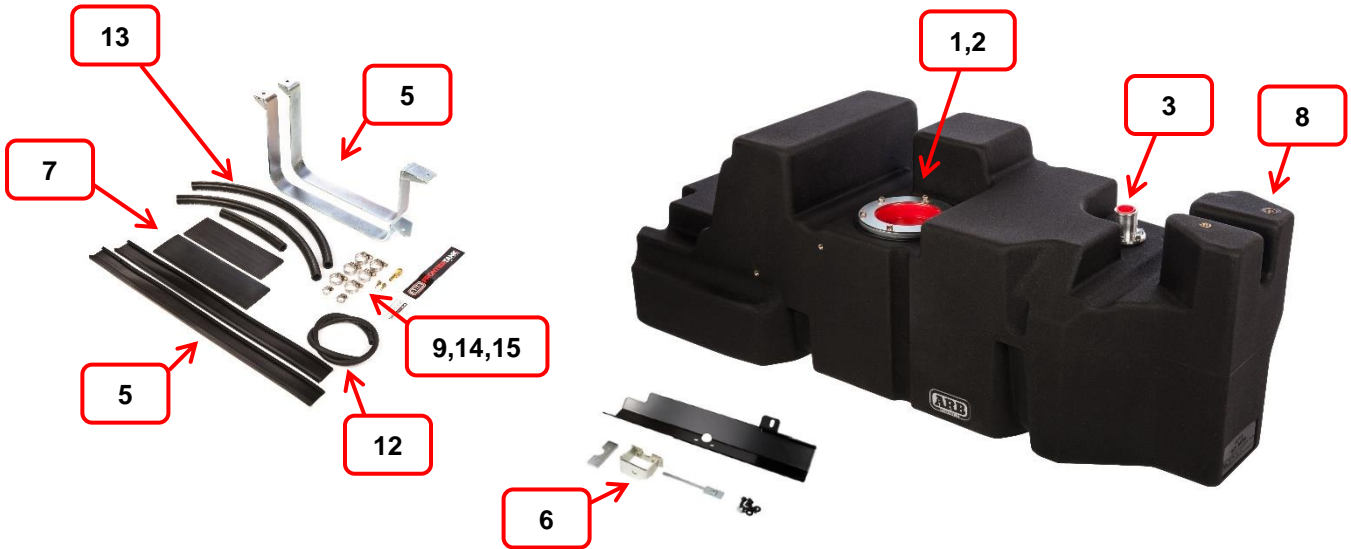

ARB FRONTIERTANK

Part Number: TAD103

Vehicle: VOLKSWAGEN AMAROK 4X4 AUTO AND MANUAL

NOT SHOWN

4,10,11,16

AVAILABLE THROUGH ARB					
ITEM #	PART #	DESCRIPTION		CONTAINS	QTY
1	TADS0009	SENDER PLATE KIT 082		PLATE SENDER – 082 M6 X 20 C/SUNK SOCKET SCREW ZP FP GAS 122x176x3.2 ES1875F7501	1 12 1
2	TADS0010	RETAINER PLATE KIT 076		PLATE RETAINER - 076 M6x12 HEX HEAD SEMS ZP	1 6
3	TADS0011	FILLER NECK KIT 38MM AL		FILL NECK 38mm DIA M5 X 16 SEMS HEX HEAD ZP FL GAS 70x32x3.2 ES1728F7501	1 6 1
4	TADS0012	FUEL LINE KIT TAD103		FUEL LINE SUPPLY AMAROK FUEL LINE RETURN AMAROK	1 2
5	TADS0013	STRAP KIT W/RUBBER TAD103		STRAP KIT TAD103 RUBBER EXTRUSION 40MM	1 1.5
6	TADS0014	FRONT MOUNT KIT TAD103		FRONT MOUNT KIT TAD103	1
7	TADS0015	INSULATOR KIT TAD103		INSULATOR RUBBER 80X400MM	2
8	TADS0008	ROLLOVER VALVE		ROLLOVER VALVE	1
9	TADS0016	ROLLOVER VENT CAP		ROLLOVER VENT CAP	1
NOT AVAILABLE THROUGH ARB					
ITEM #	DESCRIPTION	QTY	ITEM #	DESCRIPTION	QTY
10	P3 3/8 BSP 5/8 STRAIGHT HOSE BARB	1	14	CLAMP HOSE #4 SUIT 1/4" 8MM HOSE	2
11	5/8 T 3/8 BSP	1	15	CLAMP HOSE #10 SUIT 12MM HOSE	4
12	FUEL HOSE 1/4"	0.75 M	16	RETAINER FUEL LINE	2
13	FUEL HOSE 16MM	0.7 M