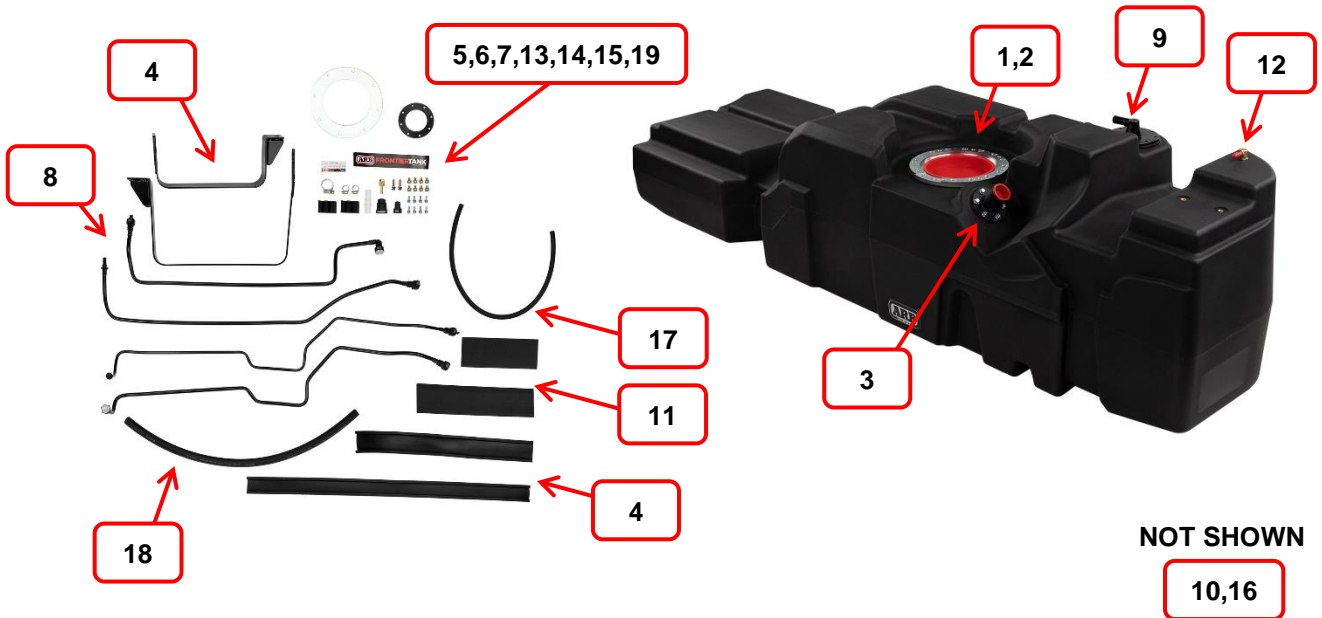

ARB FRONTIERTANK

Part Number: TAD121

Vehicle: FORD RANGER AUTO & MANUAL ALL CAB VARIANTS 2022 ON

AVAILABLE THROUGH ARB					
ITEM #	PART #	DESCRIPTION		CONTAINS	QTY
1	TADS0066	SENDER PLATE KIT 179		PLATE SENDER - 179 FP GAS 135x193x3.2 ES1727F7501 M6 X 20 C/SUNK SOCKET SCREW ZP M6X16 COUNTERSUNK SOCKET SCREW	1 1 14 2
2	TADS0071	RETAINER PLATE KIT 199		PLATE RETAINER M6x12 HEX HEAD SEMS ZP	1 8
3	TADS0019	FILLER NECK KIT 35MM		FILL NECK 35MM DIA EXTENDED FL GAS 70x32x3.2 ES1728F7501 M5 X 16 SEMS HEX HEAD ZP	1 1 6
4	TADS0086	STRAP KIT W/RUBBER TAD121		STRAP KIT TAD121 STRAP RUBBER 40MM STRAP RUBBER 50MM	1 0.76 0.46
5	TADS0087	MALE QUICK CONNECT 15.82		MALE QUICK CONN 15.82MM	1
6	TADS0088	BLANKING CAP 15.82		15.82 BLANKING CAP	1
7	TADS0089	BLANKING CAP 7.89		7.89 BLANKING CAP	1
8	TADS0090	FUEL LINE KIT TAD121		F/LINE SUPPLY FT121 F/LINE RETURN FT121 F/LINE SUPPLY CHASSIS FT121 F/LINE RETURN CHASSIS FT121 FUEL LINE INSULATOR 48X25X30	1 1 1 1 1
9	TADS0091	FLVV KIT TAD121		TOP PLATE FLVV GASKET FLVV M5 X 16 SEMS HEX HEAD ZP	1 1 8
10	TADS0092	FLOAT ARM TAD121		WIRE FLOAT ARM TAD121	1
11	TADS0093	INSULATOR KIT TAD121		INSULATOR RUBBER 80X320X6MM INSULATOR RUBBER 80X200X6MM	1 1
12	TADS0008	ROLLOVER VALVE		ROLLOVER VALVE	1
13	TADS0016	ROLLOVER VENT CAP		ROLLOVER VENT CAP	1
NOT AVAILABLE THROUGH ARB					
ITEM #	DESCRIPTION	QTY	ITEM #	DESCRIPTION	QTY
14	CLAMP HOSE #4 SUIT 1/4 8MM HOSE	2	17	FUEL HOSE 1/4"	0.7 M
15	CLAMP HOSE #8 SUIT 16MM HOSE	2	18	FUEL HOSE 16MM	0.7 M
16	5 X 300 CABLE TIE	2	19	M6 X 25 HEX HEAD SEMS	2