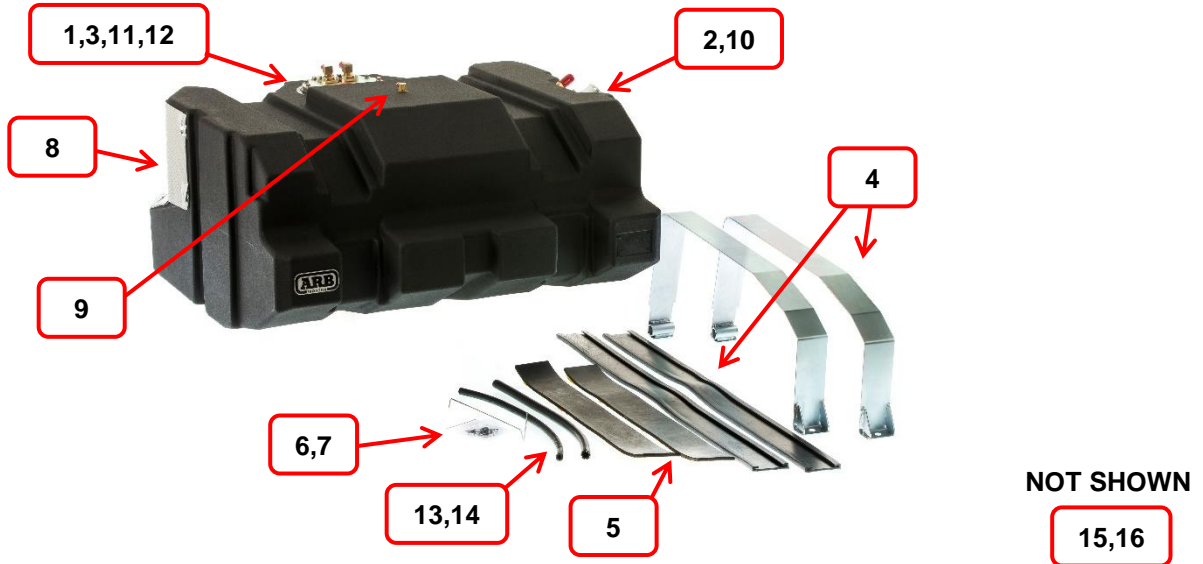

ARB FRONTIERTANK

Part Number: TAD106

Vehicle: VDJ79R TOYOTA LANDCRUISER 79 SERIES DUAL
CAB CHASSIS, 2012 on. SINGLE CAB 11/2016 on.

AVAILABLE THROUGH ARB					
ITEM #	PART #	DESCRIPTION		CONTAINS	QTY
1	TADS0023	SENDER PLATE KIT 072		PLATE SENDER - 072 FP GAS 122x176x3.2 ES1875F7501 M6x25 HEX HEAD SEMS ZP M5 X 12 SEMS PAN HEAD	1 1 12 5
2	TADS0024	FILLER NECK KIT 38MM AL		FILL NECK 50mm DIA FL GAS 90x45x3.2 ES2146F7501 M5 X 16 SEMS HEX HEAD ZP	1 1 6
3	TADS0025	BULKHEAD KIT TAD106		BULKHEADS RETURN TUBE TUBE PICK UP ASSY M6X12 SOCKET HEAD CAP SCREW ZP	2 1 1 8
4	TADS0026	STRAP KIT W/RUBBER TAD106		STRAP LC76/LC79 RUBBER EXTRUSION 63MM	2 2
5	TADS0027	INSULATOR KIT TAD106		INSULATOR RUBBER 70X660MM	2
6	TADS0028	FLOAT ARM KIT TAD106 PRE 11/16		WIRE FLOAT ARM CIRCLIPS PUSH ON 2.0MM	1 1
7	TADS0029	FLOAT ARM KIT TAD106 12/16 ON		WIRE FLOAT ARM 11/16 TO 06/17 CIRCLIPS PUSH ON 2.0MM	1 1
8	TADS0030	HEATSHIELD KIT TAD106		HEAT SHIELD KIT - LC76/LC79 XMAS TREE CLIP 266-0115	1 5
9	TADS0008	ROLLOVER VALVE		ROLLOVER VALVE	1
NOT AVAILABLE THROUGH ARB					
ITEM #	DESCRIPTION	QTY	ITEM #	DESCRIPTION	QTY
10	P3 3/8 BSP 5/8" STRAIGHT HOSE BARB	1	14	FUEL HOSE 12MM	0.5 M
11	P6 3/8 NPT 1/2" ELBOW HOSE BARB	1	15	CLAMP HOSE #4 SUIT 1/4 8MM HOSE	2
12	P6 3/8 NPT 5/16" ELBOW HOSE BARB	1	16	CLAMP HOSE #10 SUIT 12MM HOSE	2
13	FUEL HOSE 5/16"	0.5 M