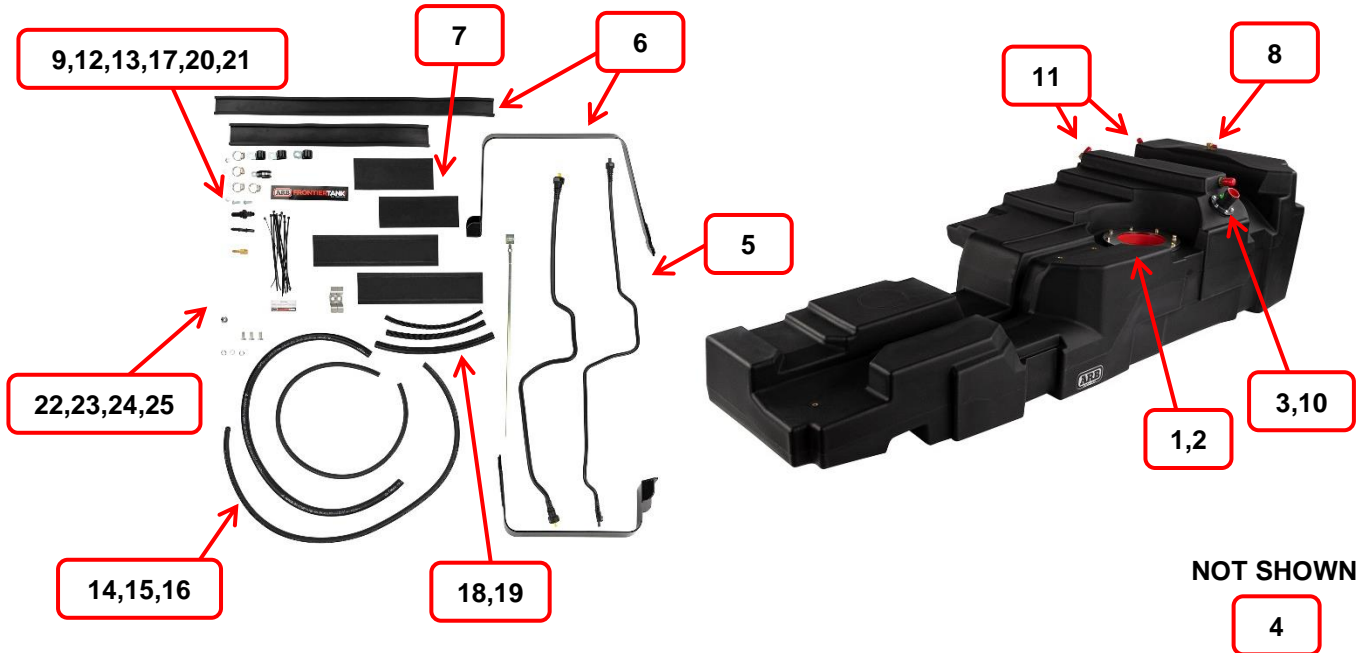

ARB FRONTIERTANK

Part Number: TAD120

Vehicle: ISUZU DMAX & BT50 4X4 SINGLE CAB, SPACE CAB & CREW CAB 2020 ON.

AVAILABLE THROUGH ARB					
ITEM #	PART #	DESCRIPTION		CONTAINS	QTY
1	TADS0085	SENDER PLATE KIT 606		PLATE FUEL PUMP SEALING FLANGE FP GAS 135x193x3.2 ES1727F7501	1 1
2	TADS0002	RETAINER PLATE KIT 073		M6 X 20 C/SUNK SOCKET SCREW ZP	16
3	TADS0019	FILLER NECK KIT 35MM		PLATE RETAINER - 073 M6x12 HEX HEAD SEMS ZP	1 8
4	TADS0078	HEATSHIELD KIT TAD118		FILL NECK 35MM DIA EXTENDED FL GAS 70x32x3.2 ES1728F7501	1 1
5	TADS0081	FUEL LINE KIT TAD118		M5 X 16 SEMS HEX HEAD ZP	6
6	TADS0079	STRAP KIT W/RUBBER TAD118		HEAT SHIELD SUIT TAD118 XMAS TREE CLIP 266-0115	1 6
7	TADS0080	INSULATOR KIT TAD118/20		F/LINE ADAPT 7.9MM F/LINE ADAPT 10.8MM	1 1
8	TADS0008	ROLLOVER VALVE		F/LINE COL/DMAX SUPPLY F/LINE COL/DMAX RETURN	1 1
9	TADS0016	ROLLOVER VENT CAP		STRAP KIT TAD118 STRAP RUBBER 50MM RUBBER EXTRUSION 40MM	1 0.5 0.7
NOT AVAILABLE THROUGH ARB					
ITEM #	DESCRIPTION	QTY	ITEM #	DESCRIPTION	QTY
10	P3 3/8 BSP 5/8" STRAIGHT HOSE BARB	1	18	CONDUIT 10MM	0.25 M
11	P6 1/4 NPT 12MM ELBOW HOSE BARB	2	19	CONDUIT 13MM	0.25 M
12	CLAMP HOSE #4 SUIT 1/4" 8MM HOSE	4	20	P CLIP 15MM	3
13	CLAMP HOSE #10 SUIT 12MM HOSE	4	21	P CLIP 19MM	1
14	FUEL HOSE 1/4"	0.9 M	22	M6 X 16 HEX HEAD BOLT	2
15	FUEL HOSE 12MM	1.3 M	23	M6 X 12.5 X 1.2 WASHER	2
16	FUEL HOSE 5/16	1.1 M	24	M6 SPRING WASHER	2
17	5 X 200 CABLE TIE	10	25	6MM HOSE JOINER GS6 07505002006	1