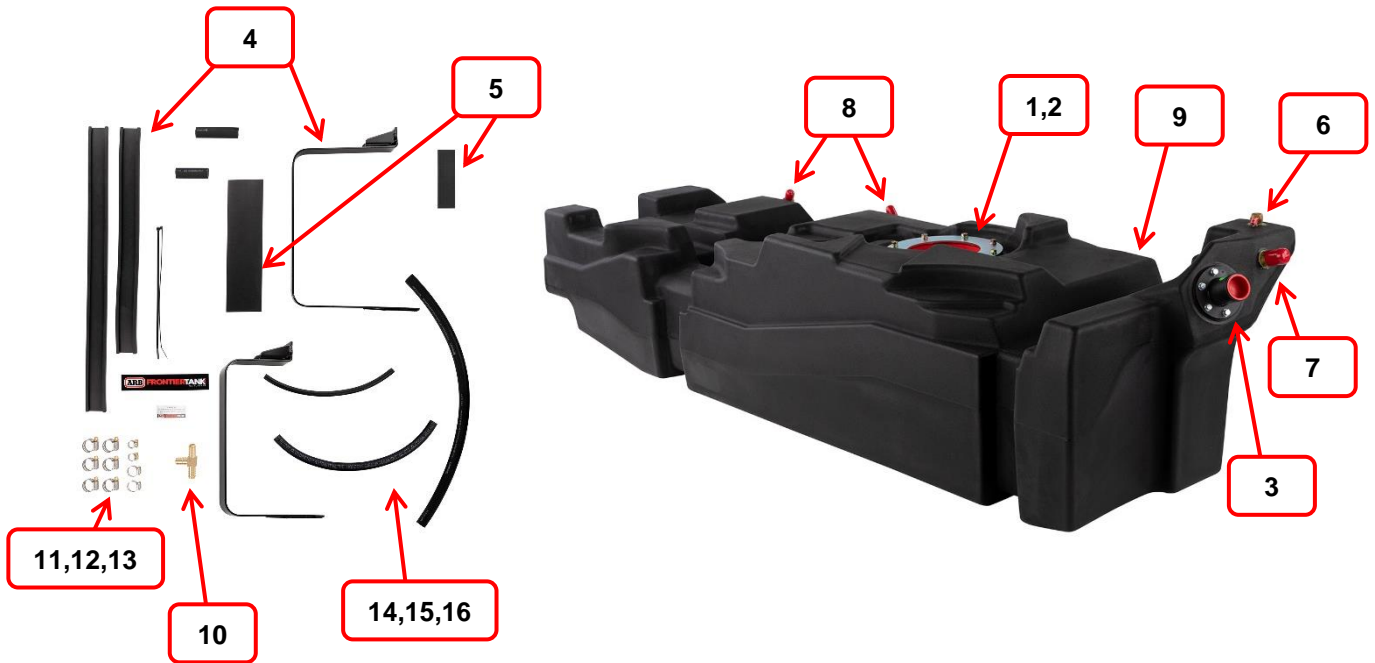

ARB FRONTIERTANK

Part Number: TAD122

Vehicle: ISUZU MUX 4X4 AUTO AND MANUAL 2021 ON

AVAILABLE THROUGH ARB					
ITEM #	PART #	DESCRIPTION		CONTAINS	QTY
1	TADS0094	SENDER PLATE KIT 483		F/PUMP SEAL FLANGE	1
				FUEL PUMP GASKET 135X193X3.2MM	1
				M6 X 20 COUNTERSUNK SOCKET SCREW	16
2	TADS0002	RETAINER PLATE KIT 073		FUEL PUMP RETAINING PLATE	1
				M6 X 12 SEMS HEX HEAD	8
3	TADS0019	FILLER NECK KIT 35MM		FILL NECK 35MM DIA EXTENDED	1
				M5 X 16 SEMS HEX HEAD ZP	6
				FL GAS 70x32x3.2 ES1728F7501	1
4	TADS0095	STRAP KIT W/RUBBER TAD122		STRAP KIT TAD122	1
				STRAP RUBBER 40MM	1.3
5	TADS0096	INSULATOR KIT TAD122		INSULATOR RUBBER 40X130X3MM	1
				INSULATOR RUBBER 60X320X6MM	1
				INSULATOR RUBBER 80X300X6MM	1
6	TADS0008	ROLLOVER VALVE		ROLLOVER VALVE	1
NOT AVAILABLE THROUGH ARB					
ITEM #	DESCRIPTION	QTY	ITEM #	DESCRIPTION	QTY
7	P3 3/8 BSP 5/8 STRAIGHT HOSE BARB	1	13	CLAMP HOSE #8 SUIT 16MM HOSE	6
8	P6 1/4 NPT 12MM ELBOW HOSE BARB	2	14	FUEL HOSE 1/4"	0.3 M
9	P6 3/8 BSP X 5/8 ELBOW HOSE BARB	1	15	FUEL HOSE 12MM	0.3 M
10	P14 5/8 T HOSE BARB	1	16	FUEL HOSE 16MM	0.8 M
11	CLAMP HOSE #4 SUIT 1/4" 8MM HOSE	2	17	5 X 300 CABLE TIE	2
12	CLAMP HOSE #10 SUIT 12MM HOSE	2