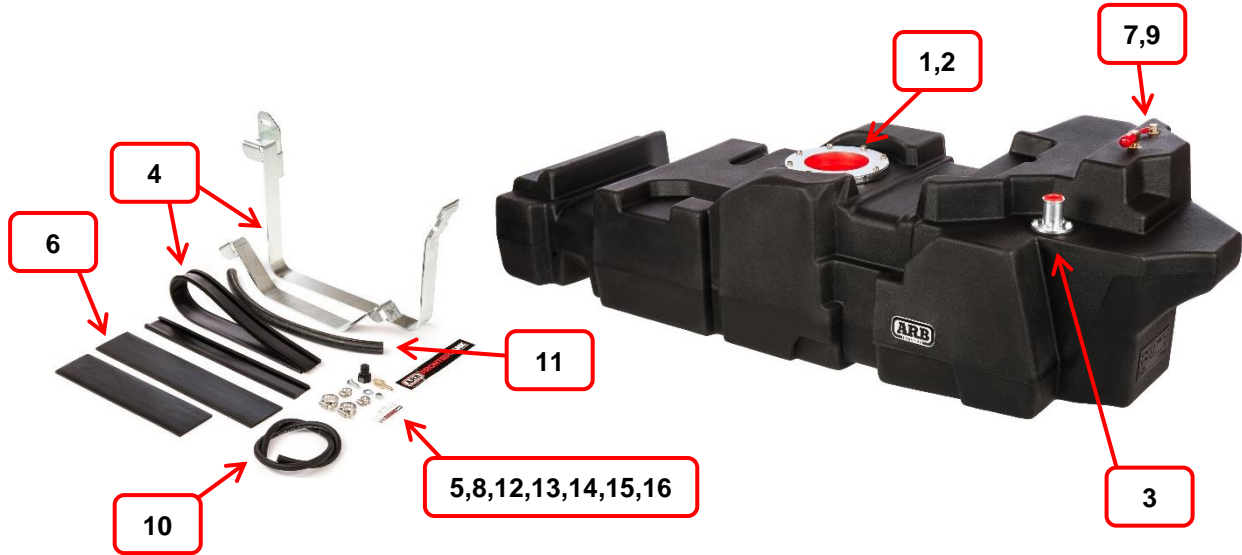

ARB FRONTIERTANK

Part Number: TAD114
Vehicle: NAVARA NP300 ALL MODELS

AVAILABLE THROUGH ARB					
ITEM #	PART #	DESCRIPTION		CONTAINS	QTY
1	TADS0066	SENDER PLATE KIT 179		PLATE SENDER - 179 FP GAS 135x193x3.2 ES1727F7501 M6 X 20 C/SUNK SOCKET SCREW ZP M6X16 COUNTERSUNK SOCKET SCREW	1 1 14 2
2	TADS0002	RETAINER PLATE KIT 073		PLATE RETAINER - 073 M6x12 HEX HEAD SEMS ZP	1 8
3	TADS0019	FILLER NECK KIT 35MM		FILL NECK 35MM DIA EXTENDED FL GAS 70x32x3.2 ES1728F7501 M5 X 16 SEMS HEX HEAD ZP	1 1 6
4	TADS0067	STRAP KIT W/RUBBER TAD114		STRAP KIT NAVARA RUBBER EXTRUSION 40MM	1 1.5
5	TADS0068	BLANKING CAP 9.49		F/LINE BLANK 9.49	1
6	TADS0069	INSULATOR KIT TAD114		INSULATOR RUBBER 80X320X6MM INSULATOR RUBBER 80X400MM	1 1
7	TADS0008	ROLLOVER VALVE		ROLLOVER VALVE	1
8	TADS0016	ROLLOVER VENT CAP		ROLLOVER VENT CAP	1
NOT AVAILABLE THROUGH ARB					
ITEM #	DESCRIPTION	QTY	ITEM #	DESCRIPTION	QTY
9	P6 3/8 NPT 5/8" ELBOW HOSE BARB	1	13	CLAMP HOSE #4 SUIT 1/4" 8MM HOSE	2
10	FUEL HOSE 1/4" 8MM	0.75 M	14	CLAMP HOSE #8 SUIT 16MM HOSE	2
11	FUEL HOSE 16MM	0.45 M	15	M8 8MZPW WASHER	1
12	M8 X 20 M88ZPB HEX CAD BOLT	1	16	M8 8MNYTPN M8 NYLOCK NUT	1