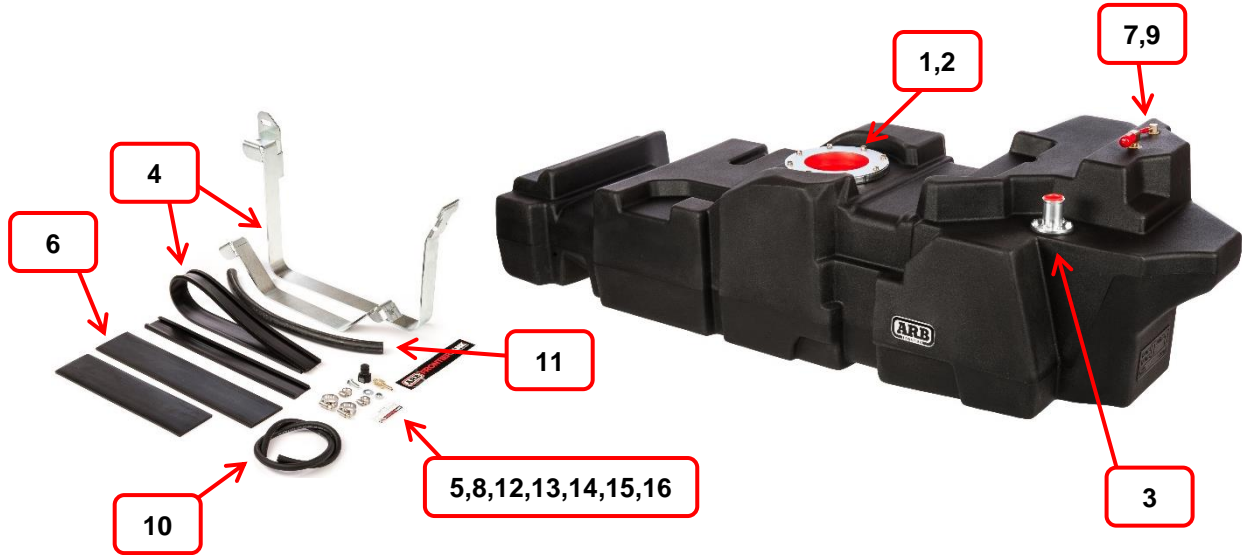

ARB FRONTIERTANK

Part Number: TAD123
Vehicle: NAVARA NP300 ALL MODELS

AVAILABLE THROUGH ARB					
ITEM #	PART #	DESCRIPTION		CONTAINS	QTY
1	TADS0066	SENDER PLATE KIT 179		PLATE SENDER - 179	1
				FP GAS 135x193x3.2 ES1727F7501	1
				M6 X 20 C/SUNK SOCKET SCREW ZP	14
				M6X16 COUNTERSUNK SOCKET SCREW	2
2	TADS0002	RETAINER PLATE KIT 073		PLATE RETAINER - 073	1
				M6x12 HEX HEAD SEMS ZP	8
3	TADS0019	FILLER NECK KIT 35MM		FILL NECK 35MM DIA EXTENDED	1
				FL GAS 70x32x3.2 ES1728F7501	1
				M5 X 16 SEMS HEX HEAD ZP	6
4	TADS0067	STRAP KIT W/RUBBER TAD114		STRAP KIT NAVARA	1
				RUBBER EXTRUSION 40MM	1.5
5	TADS0068	BLANKING CAP 9.49		F/LINE BLANK 9.49	1
6	TADS0069	INSULATOR KIT TAD114		INSULATOR RUBBER 80X320X6MM	1
				INSULATOR RUBBER 80X400MM	1
7	TADS0008	ROLLOVER VALVE		ROLLOVER VALVE	1
8	TADS0016	ROLLOVER VENT CAP		ROLLOVER VENT CAP	1
NOT AVAILABLE THROUGH ARB					
ITEM #	DESCRIPTION	QTY	ITEM #	DESCRIPTION	QTY
9	P6 3/8 NPT 5/8" ELBOW HOSE BARB	1	13	CLAMP HOSE #4 SUIT 1/4" 8MM HOSE	2
10	FUEL HOSE 1/4" 8MM	0.75 M	14	CLAMP HOSE #8 SUIT 16MM HOSE	2
11	FUEL HOSE 16MM	0.45 M	15	M8 8MZPW WASHER	1
12	M8 X 20 M88ZPB HEX CAD BOLT	1	16	M8 8MNYTPN M8 NYLOCK NUT	1