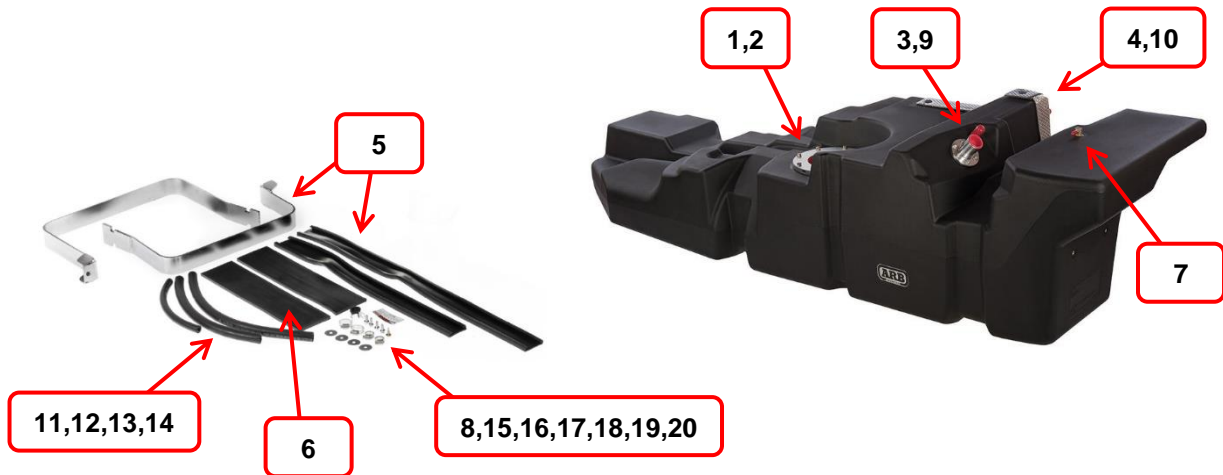

ARB FRONTIERTANK

Part Number: TAD112

Vehicle: TOYOTA HILUX 2015 ON ALL MODELS

AVAILABLE THROUGH ARB					
ITEM #	PART #	DESCRIPTION		CONTAINS	QTY
1	TADS0060	SENDER PLATE KIT 194		PLATE SENDER FP GAS 135x193x3.2 ES1727F7501 M6 X 20 C/SUNK SOCKET SCREW ZP	1 1 16
2	TADS0002	RETAINER PLATE KIT 073		PLATE RETAINER - 073 M6x12 HEX HEAD SEMS ZP	1 8
3	TADS0019	FILLER NECK KIT 35MM		FILL NECK 35MM DIA EXTENDED FL GAS 70x32x3.2 ES1728F7501 M5 X 16 SEMS HEX HEAD ZP	1 1 6
4	TADS0061	HEATSHIELD KIT TAD112		HEAT SHIELD - 15ON HILUX XMAS TREE CLIP 266-0115	1 5
5	TADS0062	STRAP KIT W/RUBBER TAD112		STRAP KIT HILUX 15ON TAD112 STRAP RUBBER 50MM RUBBER EXTRUSION 40MM	1 0.6 0.75
6	TADS0063	INSULATOR KIT TAD112		INSULATOR RUBBER 80X320X6MM INSULATOR RUBBER 80X300MM INSULATOR RUBBER 80X250X3MM	1 1 1
7	TADS0008	ROLLOVER VALVE		ROLLOVER VALVE	1
8	TADS0016	ROLLOVER VENT CAP		ROLLOVER VENT CAP	1
NOT AVAILABLE THROUGH ARB					
ITEM #	DESCRIPTION	QTY	ITEM #	DESCRIPTION	QTY
9	P3 3/8 BSP 5/8" STRAIGHT HOSE BARB	1	15	CLAMP HOSE #4 SUIT 1/4" 8MM HOSE	4
10	P6 1/4 NPT 12MM ELBOW HOSE BARB	2	16	CLAMP HOSE #10 SUIT 12MM HOSE	2
11	FUEL HOSE 1/4" 8MM	0.75 M	17	CLAMP HOSE #8 SUIT 16MM HOSE	2
12	FUEL HOSE 5/16"	0.3 M	18	HOSE BARB REDUCER 8MM-6MM	1
13	FUEL HOSE 12MM	0.3 M	19	P-CLIP 19MM	2
14	FUEL HOSE 15MM	0.4 M	20	M6X16 M88ZPB HEX CAD BOLT	2