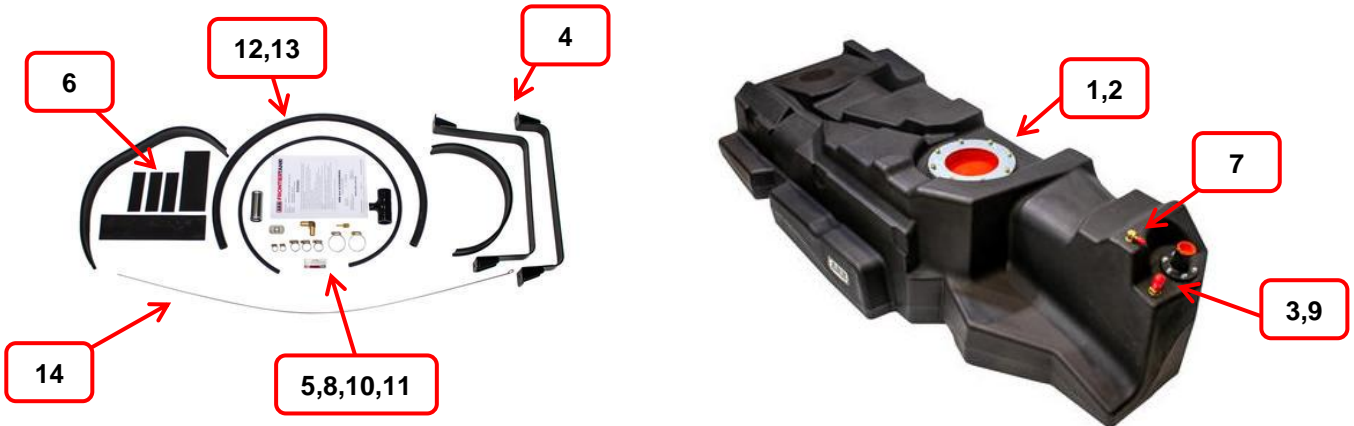

ARB FRONTIERTANK

Part Number: TAD119
Vehicle: FORD EVEREST, 2015 ON.
FORD RANGER RAPTOR, 2018 ON.

AVAILABLE THROUGH ARB					
ITEM #	PART #	DESCRIPTION		CONTAINS	QTY
1	TADS0066	SENDER PLATE KIT 179		PLATE SENDER - 179 FP GAS 135x193x3.2 ES1727F7501 M6 X 20 C/SUNK SOCKET SCREW ZP M6X16 COUNTERSUNK SOCKET SCREW	1 1 14 2
2	TADS0071	RETAINER PLATE KIT 199		PLATE RETAINER M6x12 HEX HEAD SEMS ZP	1 8
3	TADS0019	FILLER NECK KIT 35MM		FILL NECK 35MM DIA EXTENDED FL GAS 70x32x3.2 ES1728F7501 M5 X 16 SEMS HEX HEAD ZP	1 1 6
4	TADS0082	STRAP KIT W/RUBBER TAD119		STRAP KIT EVEREST TAD119 STRAP RUBBER 50MM	1 1.5
5	TADS0083	FILL NECK VENT KIT 35MM		5/8 HOSE BARB ELBOW 35MM HOSE BARB JOINER NITRILE T PIECE 35X16 CLAMP HOSE #24 SUIT 35MM HOSE CLAMP HOSE #8 SUIT 16MM HOSE	1 1 1 2 2
6	TADS0084	INSULATOR KIT TAD119		INSULATOR RUBBER 80X320X6MM INSULATOR RUBBER 80X200X6MM INSULATOR RUBBER 130X40X3MM	1 1 3
7	TADS0008	ROLLOVER VALVE		ROLLOVER VALVE	1
8	TADS0016	ROLLOVER VENT CAP		ROLLOVER VENT CAP	1
NOT AVAILABLE THROUGH ARB					
ITEM #	DESCRIPTION	QTY	ITEM #	DESCRIPTION	QTY
9	P3 3/8 BSP 5/8" STRAIGHT HOSE BARB	1	12	FUEL HOSE 1/4" 8MM	1.25 M
10	CLAMP HOSE #4 SUIT 1/4" 8MM HOSE	2	13	FUEL HOSE 16MM	1.25 M
11	CLAMP HOSE #8 SUIT 16MM HOSE	1	14	WIRE PULL THROUGH	1