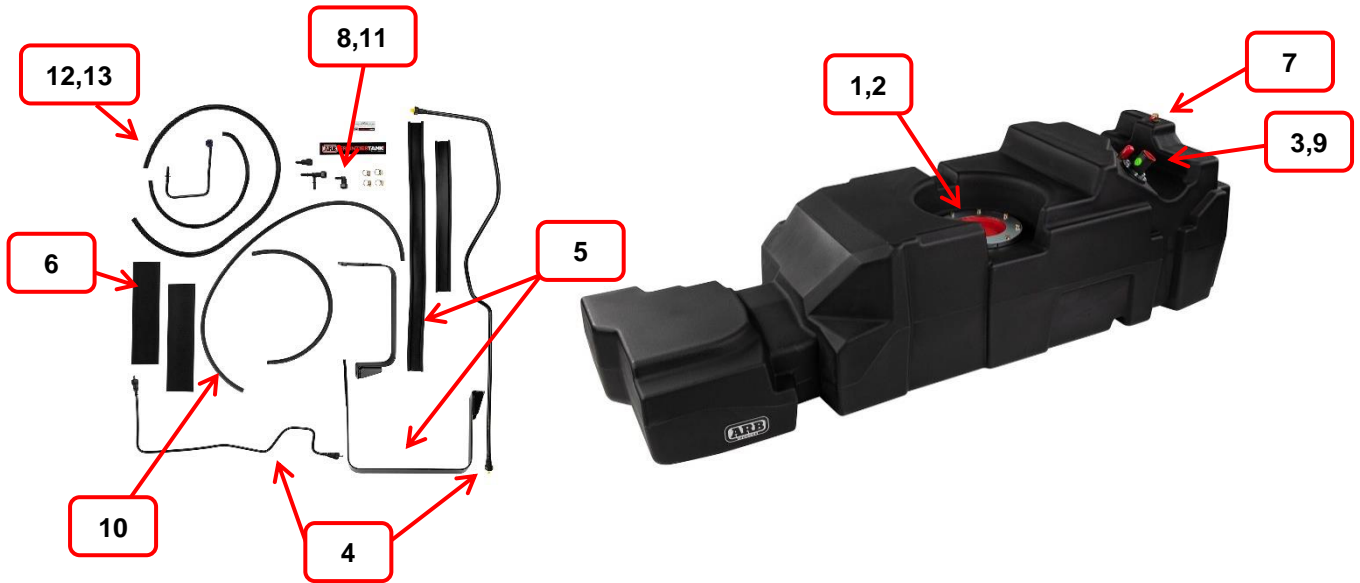

ARB FRONTIERTANK

Part Number: TAD110

Vehicle: FORD RANGER/MAZDA BT50 4X4 AUTO & MANUAL ALL CAB VARIANTS 2012 ON

AVAILABLE THROUGH ARB					
ITEM #	PART #	DESCRIPTION		CONTAINS	QTY
1	TADS0001	SENDER PLATE KIT 079		PLATE SENDER - 079	1
				M6 X 20 C/SUNK SOCKET SCREW ZP	16
				FP GAS 135x193x3.2 ES1727F7501	1
2	TADS0002	RETAINER PLATE KIT 073		PLATE RETAINER - 073	1
				M6x12 HEX HEAD SEMS ZP	8
3	TADS0019	FILLER NECK KIT 35MM		FILL NECK 35MM DIA EXTENDED	1
				FL GAS 70x32x3.2 ES1728F7501	1
				M5 X 16 SEMS HEX HEAD ZP	6
4	TADS0051	FUEL LINE KIT TAD110		F/LINE SUPPLY BT50	1
				F/LINE RETURN BT50	1
				F/LINE BYPASS BT50	1
5	TADS0052	STRAP KIT W/RUBBER TAD110		STRAP KIT TAD110	1
				RUBBER EXTRUSION 40MM	1.5
6	TADS0053	INSULATOR KIT TAD110		INSULATOR RUBBER 80X300MM	1
				INSULATOR RUBBER 80X320X6MM	1
7	TADS0008	ROLLOVER VALVE		ROLLOVER VALVE	1
8	TADS0054	QUICK CONNECT KIT TAD110		FEMALE QUICK CONN 7.89 180 DEG	1
				FEMALE QUICK CONN 7.89 90 DEG	1
				FMALE QUICK CON TO MALE T 7.89	1
NOT AVAILABLE THROUGH ARB					
ITEM #	DESCRIPTION	QTY	ITEM #	DESCRIPTION	QTY
9	P3 3/8 BSP 5/8" STRAIGHT HOSE BARB	1	12	CONDUIT 10MM	0.6 M
10	FUEL HOSE 1/4" 8MM	1.7 M	13	CONDUIT 13MM	1.2 M
11	CLAMP HOSE #4 SUIT 1/4" 8MM HOSE	4