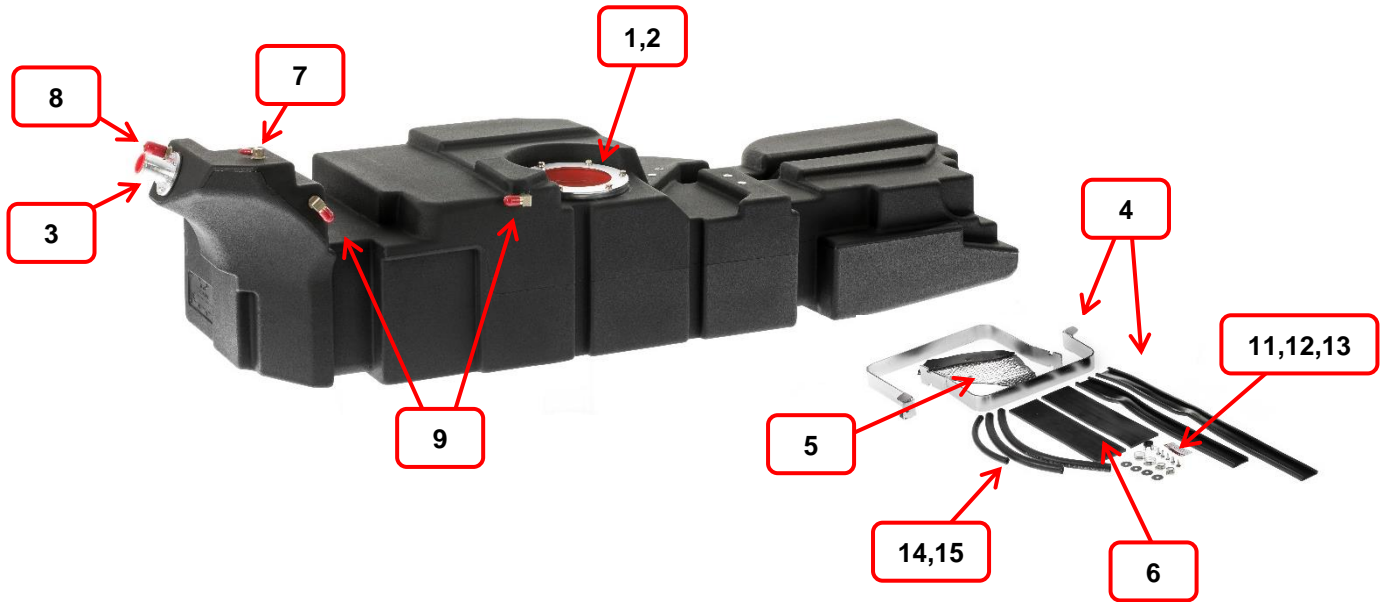

ARB FRONTIERTANK

Part Number: TAD105

Vehicle: ISUZU MUX 4X4 AUTO AND MANUAL

NOT SHOWN

10

AVAILABLE THROUGH ARB					
ITEM #	PART #	DESCRIPTION		CONTAINS	QTY
1	TADS0017	SENDER PLATE KIT 081		PLATE SENDER – 081 M6 X 20 C/SUNK SOCKET SCREW ZP FP GAS 122x176x3.2 ES1875F7501	1 12 1
2	TADS0018	RETAINER PLATE KIT 075		PLATE RETAINER - 075 M6x12 HEX HEAD SEMS ZP	1 6
3	TADS0019	FILLER NECK KIT 35MM		FILL NECK 35MM DIA EXTENDED M5 X 16 SEMS HEX HEAD ZP FL GAS 70x32x3.2 ES1728F7501	1 6 1
4	TADS0020	STRAP KIT W/RUBBER TAD105		STRAP COL7/MUX FRONT STRAP COL7/MUX REAR RUBBER EXTRUSION 40MM	1 1 1.5
5	TADS0021	FUEL LINE COVER KIT TAD105		COVER FUEL LINE TAD105 XMAS TREE CLIP 266-0115	1 4
6	TADS0022	INSULATOR KIT TAD105		INSULATOR RUBBER 80X320X6MM	2
7	TADS0008	ROLLOVER VALVE		ROLLOVER VALVE	1
NOT AVAILABLE THROUGH ARB					
ITEM #	DESCRIPTION	QTY	ITEM #	DESCRIPTION	QTY
8	P3 3/8 BSP 5/8 STRAIGHT HOSE BARB	1	12	CLAMP HOSE #4 SUIT 1/4" 8MM HOSE	2
9	P6 1/4 NPT 12MM ELBOW HOSE BARB	2	13	CLAMP HOSE #10 SUIT 12MM HOSE	2
10	10MM CONDUIT	0.6 M	14	FUEL HOSE 5/16"	0.22 M
11	P CLIP	1	15	FUEL HOSE 12MM	0.8 M