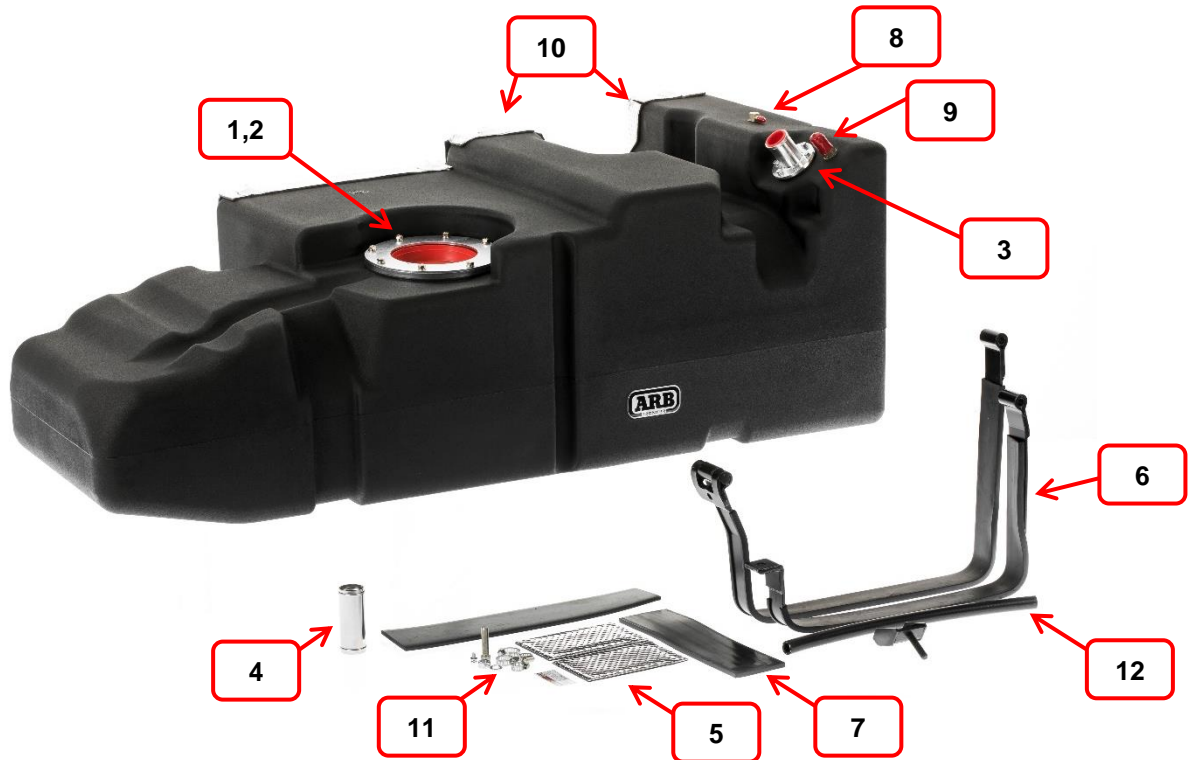

7

8

ITEM #	PART #	DESCRIPTION	CONTAINS
1	TADS0100	GASKET 122X176X3.2	FP GAS 122x176x3.2 ES1875F7501
2	TADS0101	GASKET 135X193X3.2	FUEL PUMP GASKET 135X193X3.2MM
3	TADS0102	GASKET 70X32X3.2	FILL GASKET 70X32X3.2MM
4	TADS0103	GASKET 90X45X3.2	FL GAS 90x45x3.2 ES2146F7501
5	TADS0104	GASKET 60X98X3.2	GASKET FLVV
6	TADS0105	RUBBER TANK STRAP 40MM	STRAP RUBBER 40MM
7	TADS0106	RUBBER TANK STRAP 50MM	STRAP RUBBER 50MM
8	TADS0107	RUBBER TANK STRAP 63MM	STRAP RUBBER 63MM

ARB FRONTIERTANK

Part Number: TAD101

Vehicle: TOYOTA HILUX 4X4 MANUAL & AUTO, ALL CAB VARIANTS, 2005 ON.

AVAILABLE THROUGH ARB					
ITEM #	PART #	DESCRIPTION		CONTAINS	QTY
1	TADS0001	SENDER PLATE KIT 079		PLATE SENDER - 079	1
				M6 X 20 C/SUNK SOCKET SCREW ZP	16
				FP GAS 135x193x3.2 ES1727F7501	1
2	TADS0002	RETAINER PLATE KIT 073		PLATE RETAINER - 073	1
				M6x12 HEX HEAD SEMS ZP	8
3	TADS0003	FILLER NECK KIT 35MM AL		FILL NECK 35mm DIA	1
				M5 X 16 SEMS HEX HEAD ZP	6
				FL GAS 70x32x3.2 ES1728F7501	1
4	TADS0004	HOSE JOINER KIT 35MM		35MM HOSE BARB JOINER	1
				CLAMP HOSE #24 SUIT 35MM HOSE	2
5	TADS0005	HEATSHIELD KIT TAD101		HEAT SHIELD KIT - 05 HILUX	1
				XMAS TREE CLIP 266-0115	9
6	TADS0006	STRAP KIT W/RUBBER TAD101		STRAP KIT HILUX 05ON TAD101	1
				RUBBER EXTRUSION 40MM	1.6
7	TADS0007	INSULATOR KIT TAD101		INSULATOR RUBBER 80X300MM	1
				INSULATOR RUBBER 80X400MM	1
8	TADS0008	ROLLOVER VALVE		ROLLOVER VALVE	1
NOT AVAILABLE THROUGH ARB					
ITEM #	DESCRIPTION	QTY	ITEM #	DESCRIPTION	QTY
9	P3 3/8 BSP 5/8 STRAIGHT HOSE BARB	1	11	CLAMP HOSE #10 SUIT 12MM HOSE	2
10	P6 1/4 NPT 12MM ELBOW HOSE BARB	2	12	FUEL HOSE 12MM	0.4 M