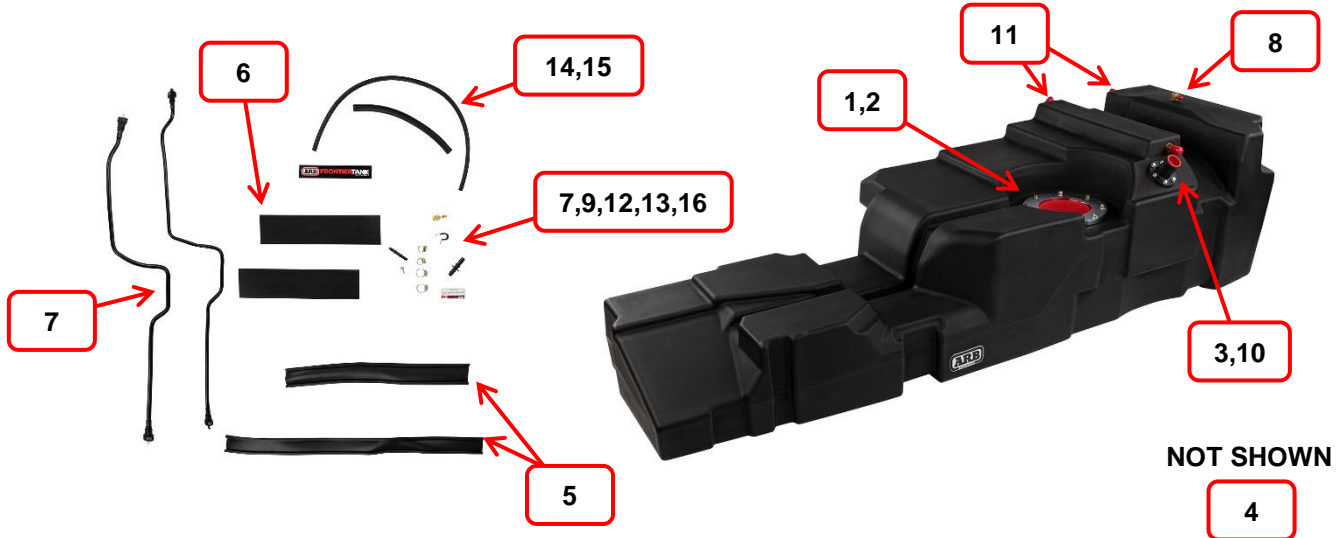

ARB FRONTIERTANK

Part Number: TAD118

Vehicle: HOLDEN COLORADO RG SERIES 4X4 SINGLE CAB, SPACE CAB & CREW CAB, 2012 ON.

ISUZU DMAX 4X4 SINGLE CAB, SPACE CAB & CREW CAB 2012 ON.

AVAILABLE THROUGH ARB					
ITEM #	PART #	DESCRIPTION		CONTAINS	QTY
1	TADS0077	SENDER PLATE KIT 463		PLATE FUEL PUMP SEALING FLANGE	1
				FP GAS 135x193x3.2 ES1727F7501	1
				M6 X 20 C/SUNK SOCKET SCREW ZP	16
2	TADS0002	RETAINER PLATE KIT 073		PLATE RETAINER - 073	1
				M6x12 HEX HEAD SEMS ZP	8
3	TADS0019	FILLER NECK KIT 35MM		FILL NECK 35MM DIA EXTENDED	1
				FL GAS 70x32x3.2 ES1728F7501	1
				M5 X 16 SEMS HEX HEAD ZP	6
4	TADS0078	HEATSHIELD KIT TAD118		HEAT SHIELD SUIT TAD118	1
				XMAS TREE CLIP 266-0115	6
5	TADS0079	STRAP KIT W/RUBBER TAD118		STRAP KIT TAD118	1
				STRAP RUBBER 40MM	0.7
				STRAP RUBBER 50MM	0.5
6	TADS0080	INSULATOR KIT TAD118/20		INSULATOR RUBBER 80X320X6MM	2
				INSULATOR RUBBER 130X40X3MM	2
7	TADS0081	FUEL LINE KIT TAD118		F/LINE ADAPT 7.9MM	1
				F/LINE ADAPT 10.8MM	1
				F/LINE COL/DMAX SUPPLY	1
				F/LINE COL/DMAX RETURN	1
8	TADS0008	ROLLOVER VALVE		ROLLOVER VALVE	1
9	TADS0016	ROLLOVER VENT CAP		ROLLOVER VENT CAP	1
NOT AVAILABLE THROUGH ARB					
ITEM #	DESCRIPTION	QTY	ITEM #	DESCRIPTION	QTY
10	P3 3/8 BSP 5/8" STRAIGHT HOSE BARB	1	14	FUEL HOSE 1/4" 8MM	0.8 M
11	P6 1/4 NPT 12 MM ELBOW HOSE BARB	2	15	FUEL HOSE 12MM	0.3 M
12	CLAMP HOSE #4 SUIT 1/4" 8MM HOSE	1	16	5/16 TEK SCREW	1
13	CLAMP HOSE #10 SUIT 12MM HOSE	1