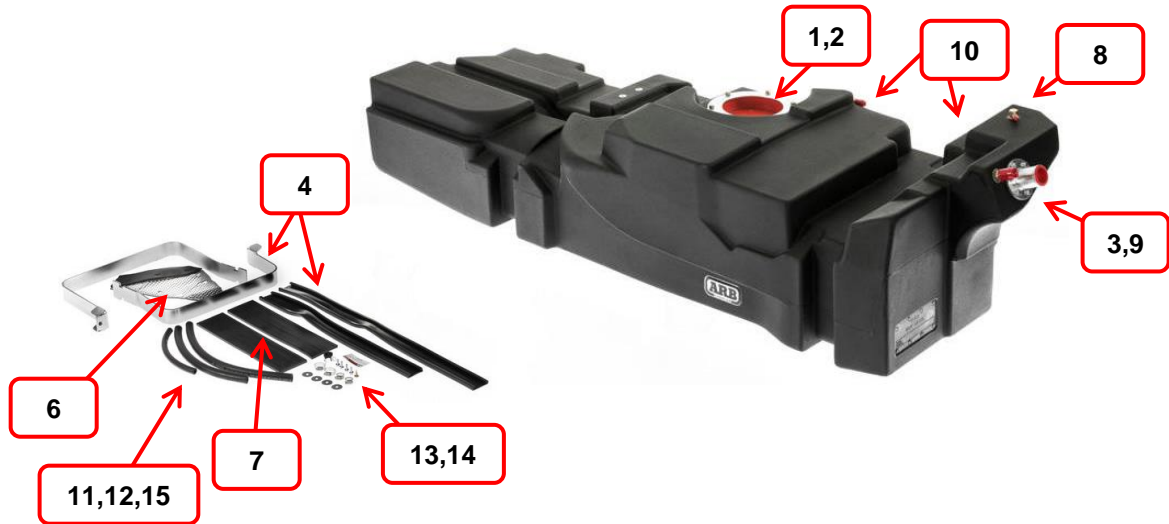

ARB FRONTIERTANK

Part Number: TAD113

Vehicle: COLORADO 7 4X4 AUTO AND MANUAL

NOT SHOWN

5

AVAILABLE THROUGH ARB

ITEM #	PART #	DESCRIPTION	CONTAINS	QTY
1	TADS0064	SENDER PLATE KIT 080	PLATE SENDER - 080 FP GAS 122x176x3.2 ES1875F7501 M6 X 20 C/SUNK SOCKET SCREW ZP	1 1 12
2	TADS0018	RETAINER PLATE KIT 075	PLATE RETAINER - 075 M6x12 HEX HEAD SEMS ZP	1 6
3	TADS0019	FILLER NECK KIT 35MM	FILL NECK 35MM DIA EXTENDED FL GAS 70x32x3.2 ES1728F7501 M5 X 16 SEMS HEX HEAD ZP	1 1 6
4	TADS0020	STRAP KIT W/RUBBER TAD105	STRAP COL7/MUX FRONT STRAP COL7/MUX REAR RUBBER EXTRUSION 40MM	1 1 1.5
5	TADS0065	FUEL LINE KIT TAD113	F/LINE COL7 SUPPLY TANK F/LINE COL7 RETURN TANK F/LINE COL7 SUPPLY CHAS F/LINE COL7 RETURN CHAS	1 1 1 1
6	TADS0021	FUEL LINE COVER KIT TAD105	COVER FUEL LINE TAD105 XMAS TREE CLIP 266-0115	1 4
7	TADS0022	INSULATOR KIT TAD105	INSULATOR RUBBER 80X320X6MM	2
8	TADS0008	ROLLOVER VALVE	ROLLOVER VALVE	1

NOT AVAILABLE THROUGH ARB

ITEM #	DESCRIPTION	QTY	ITEM #	DESCRIPTION	QTY
9	P3 3/8 BSP 5/8" STRAIGHT HOSE BARB	1	13	CLAMP HOSE #4 SUIT 1/4" 8MM HOSE	2
10	P6 1/4 NPT 12MM ELBOW HOSE BARB	2	14	CLAMP HOSE #10 SUIT 12MM HOSE	2
11	FUEL HOSE 1/4" 8MM	0.1 M	15	CONDUIT 10MM	0.6 M
12	FUEL HOSE 12MM	0.34 M