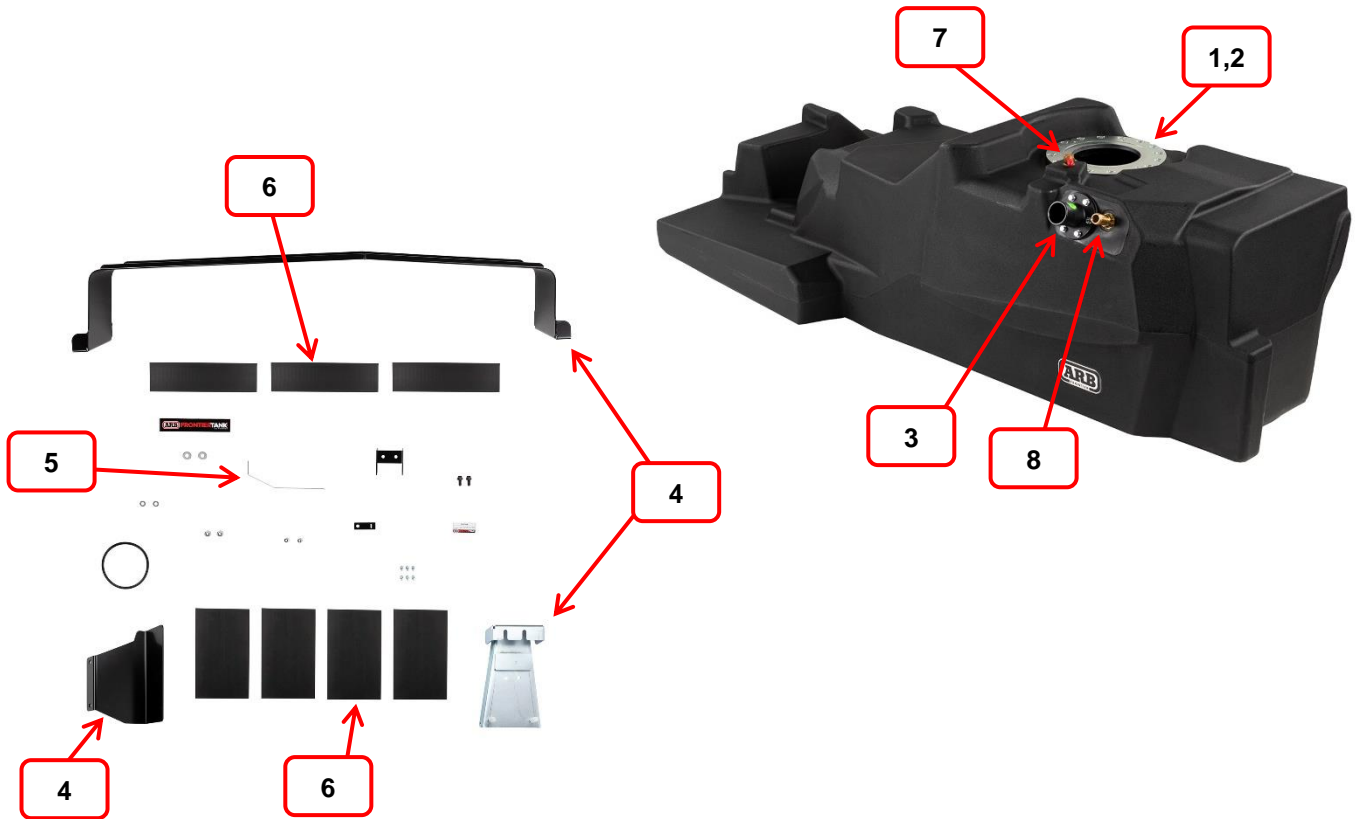

ARB FRONTIERTANK

Part Number: TAD117

Vehicle: MITSUBISHI PAJERO SPORT 2017 ON ALL DIESEL MODELS

AVAILABLE THROUGH ARB					
ITEM #	PART #	DESCRIPTION		CONTAINS	QTY
1	TADS0072	SENDER PLATE KIT 379		PLATE SENDER PAJERO SPORT FP GAS 135x193x3.2 ES1727F7501 M6 X 20 C/SUNK SOCKET SCREW ZP M5 X 12 SEMS PAN HEAD	1 1 16 6
2	TADS0073	O RING 4 3/4X5 1/4X1/4		BS427 O-RING 4 3/4X5 1/4X1/4	1
3	TADS0019	FILLER NECK KIT 35MM		FILL NECK 35MM DIA EXTENDED FL GAS 70x32x3.2 ES1728F7501 M5 X 16 SEMS HEX HEAD ZP	1 1 6
4	TADS0074	STRAP KIT TAD117		STRAP KIT PAJERO SPORT	1
5	TADS0075	FLOAT ARM KIT TAD117		FLOAT ARM PAJERO SPORT CIRCLIP PUSH ON TRITON	1 1
6	TADS0076	INSULATOR KIT TAD117		INSULATOR KIT TAD117 INSULATOR RUBBER 80X250X3MM INSULATOR RUBBER 80X300X3MM INSULATOR RUBBER 80X300MM	4 1 1 1
7	TADS0008	ROLLOVER VALVE		ROLLOVER VALVE	1
NOT AVAILABLE THROUGH ARB					
ITEM #	DESCRIPTION		QTY		
8	P3 3/8 BSP 5/8" STRAIGHT HOSE BARB		1		