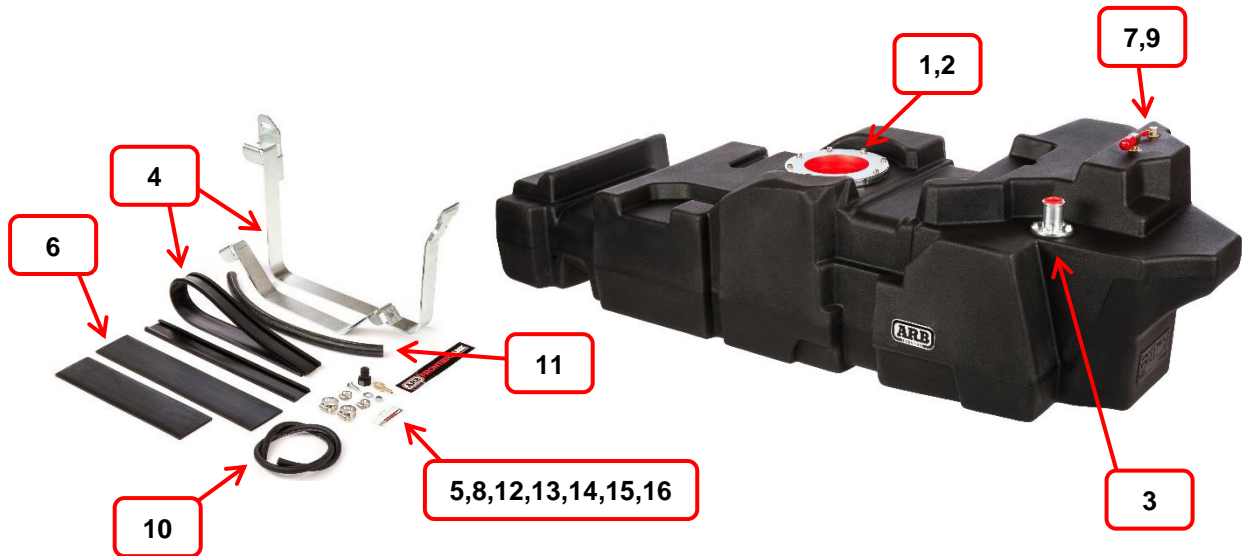

ARB FRONTIERTANK

Part Number: TAD115

Vehicle: NAVARA D40 SPANISH INCL V6 DIESEL AUTO & MANUAL

AVAILABLE THROUGH ARB					
ITEM #	PART #	DESCRIPTION		CONTAINS	QTY
1	TADS0070	SENDER PLATE KIT 197		PLATE SENDER FP GAS 135x193x3.2 ES1727F7501 M6 X 20 C/SUNK SOCKET SCREW ZP	1 1 16
2	TADS0071	RETAINER PLATE KIT 199		PLATE RETAINER M6x12 HEX HEAD SEMS ZP	1 8
3	TADS0019	FILLER NECK KIT 35MM		FILL NECK 35MM DIA EXTENDED FL GAS 70x32x3.2 ES1728F7501 M5 X 16 SEMS HEX HEAD ZP	1 1 6
4	TADS0067	STRAP KIT W/RUBBER TAD114		STRAP KIT NAVARA RUBBER EXTRUSION 40MM	1 1.5
5	TADS0068	BLANKING CAP 9.49		F/LINE BLANK 9.49	1
6	TADS0069	INSULATOR KIT TAD114		INSULATOR RUBBER 80X320X6MM INSULATOR RUBBER 80X400MM	1 1
7	TADS0008	ROLLOVER VALVE		ROLLOVER VALVE	1
8	TADS0016	ROLLOVER VENT CAP		ROLLOVER VENT CAP	1
NOT AVAILABLE THROUGH ARB					
ITEM #	DESCRIPTION	QTY	ITEM #	DESCRIPTION	QTY
9	P6 3/8 NPT 5/8" ELBOW HOSE BARB	1	13	CLAMP HOSE #4 SUIT 1/4" 8MM HOSE	2
10	FUEL HOSE 1/4" 8MM	0.75 M	14	CLAMP HOSE #8 SUIT 16MM HOSE	2
11	FUEL HOSE 16MM	0.45 M	15	M8 8MZPW WASHER	1
12	M8 X 20 M88ZPB HEX CAD BOLT	1	16	M8 8MNYTPN M8 NYLOCK NUT	1