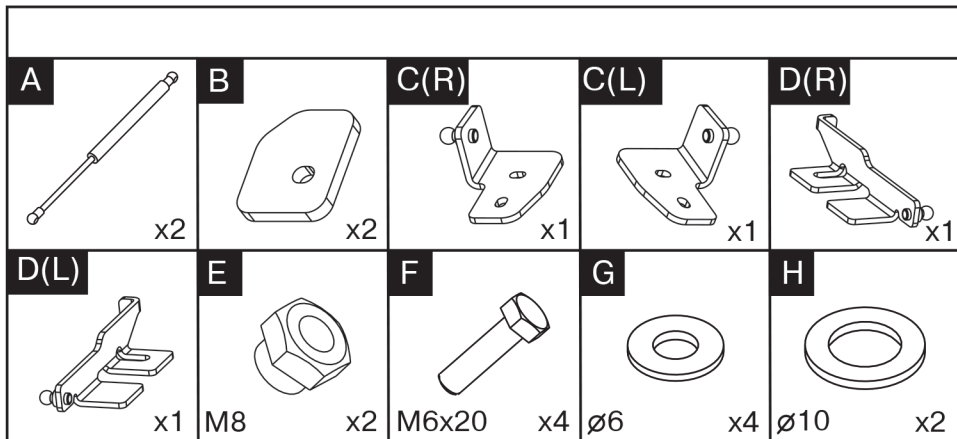

Check vehicle manual

After installation, check the correct operation of all elements.

## HOOD GAS STRUTS Installation Instructions

Model year:	2015-
Part No.:	2A.ST.4116.1
Compatibility:	all types
Weight:	⚖️ 1 kg
Installation time:	🕒 30 min

**Required Tools**

**! Attention!**

Before installation of gas struts, open the hood and check that there is no additional equipment installed in engine bay which can block installation.