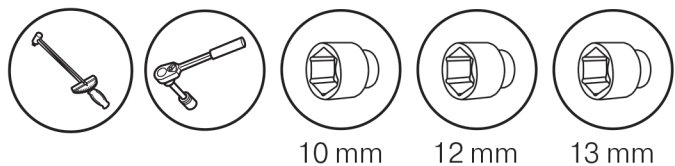

## HOOD GAS STRUTS Installation Instructions

Model year:	2015-
Part No.:	2A.ST.4116.1
Compatibility:	all types
Weight:	⚖️ 1 kg
Installation time:	🕒 30 min

**Required Tools**

**! Attention!**

Before installation of gas struts, open the hood and check that there is no additional equipment installed in engine bay which can block installation.