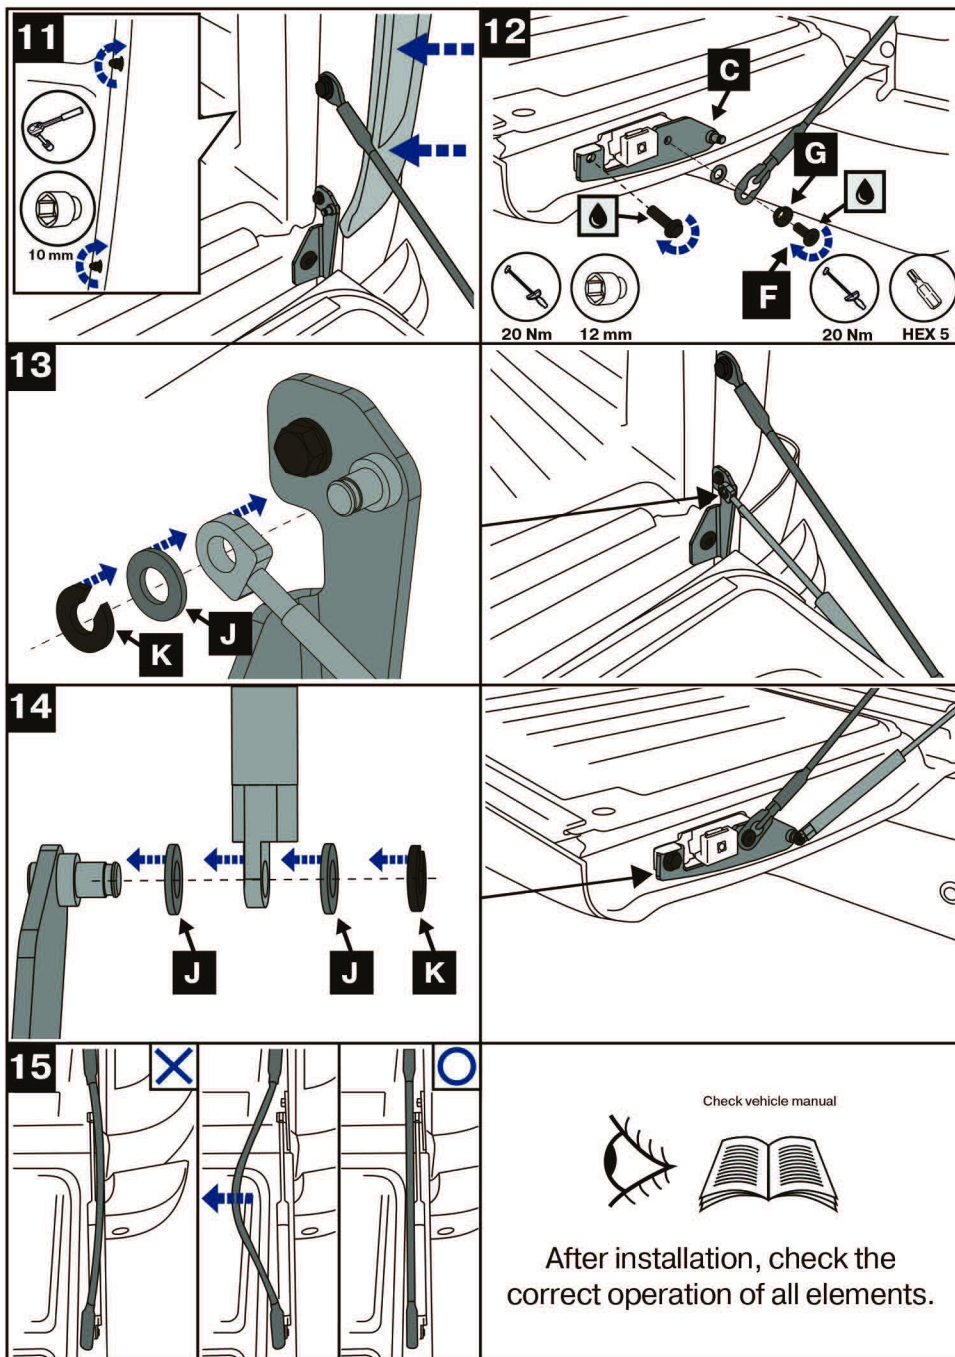

Mercedes-Benz X-Class

TAILGATE ASSIST KIT Installation Instructions

Model year:	2017 -
Part No.:	2AB.ST.3904.1
Compatibility:	all types
Weight:	1 kg
Installation time:	30 min

Required Tools