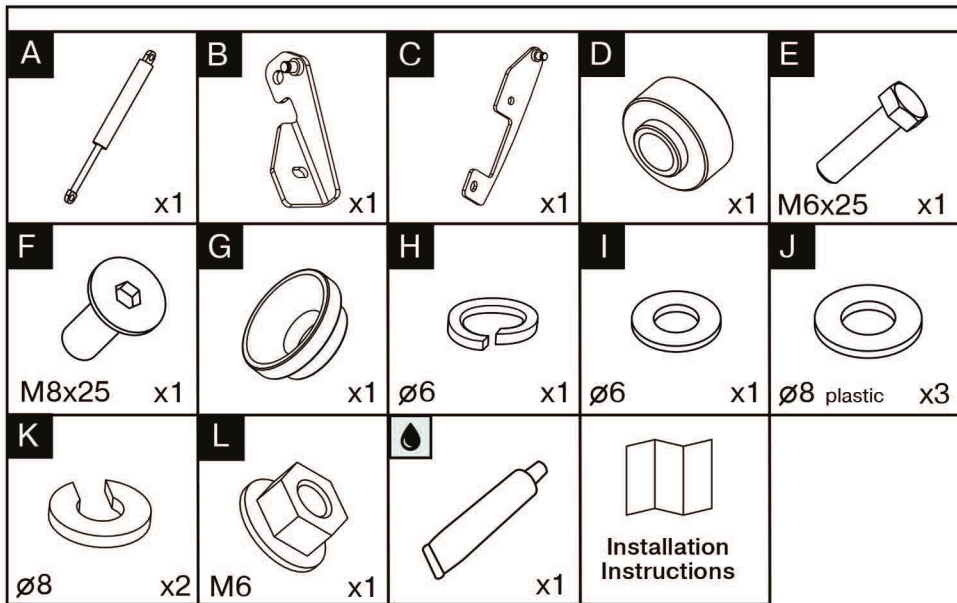

Mercedes-Benz X-Class

TAILGATE ASSIST KIT Installation Instructions

Model year:	2017 -
Part No.:	2AB.ST.3904.1
Compatibility:	all types
Weight:	1 kg
Installation time:	30 min

Required Tools