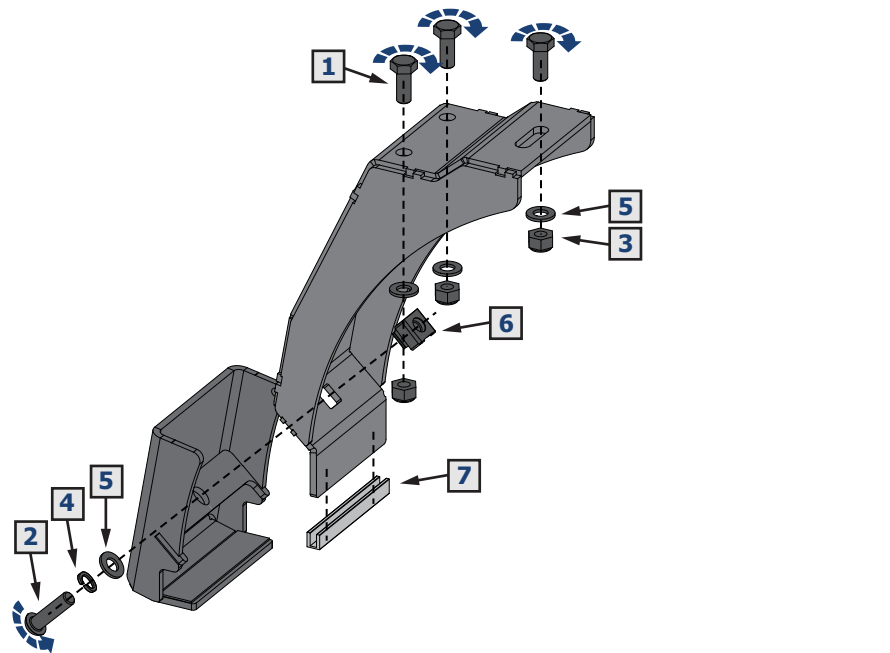

GUTTER MOUNTS for Land Rover Defender (1990-2016)

2M.3101.K
2M.3101.1; 2M.3101.2; 2M.3101.3

1		2		3		4		5		6		7	
M8x20	x6	M8x20	x2	M8	x6	ø8	x2	ø8	x8	M8	x2		x2