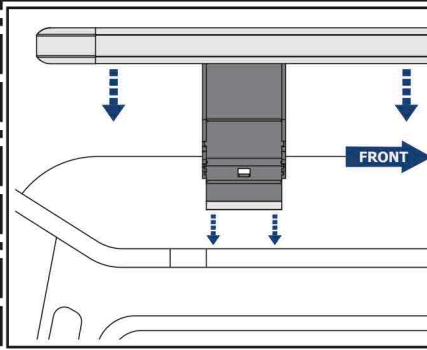

GUTTER MOUNTS
for Mercedes-Benz G-class
(1979-)

2M.3901.K

1		2		3		4		5		6		7	
M8x20	x6	M8x20	x2	M8	x6	ø8	x2	ø8	x8	M8	x2		x2