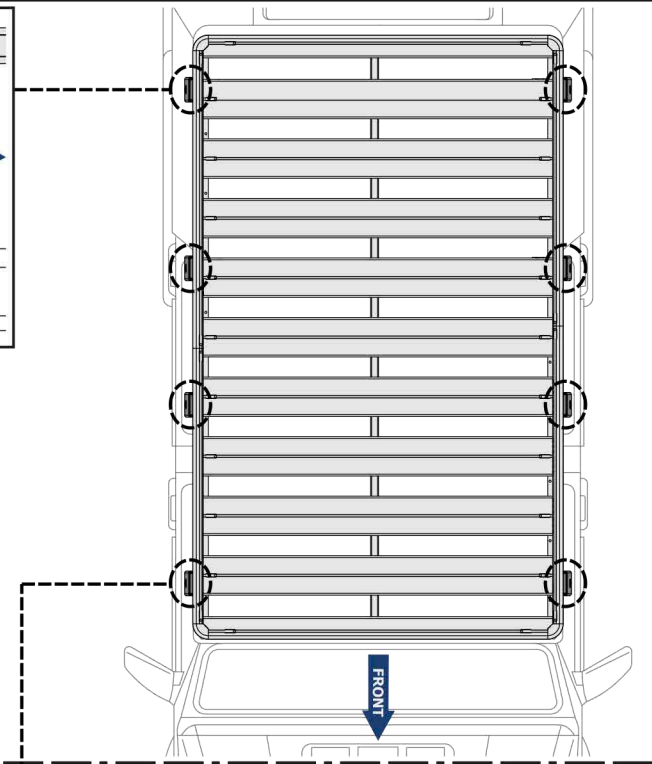

GUTTER MOUNTS
for Mercedes-Benz G-class
(1979-)

2M.3901.K

1		2		3		4		5		6		7	
M8x20	x6	M8x20	x2	M8	x6	ø8	x2	ø8	x8	M8	x2		x2