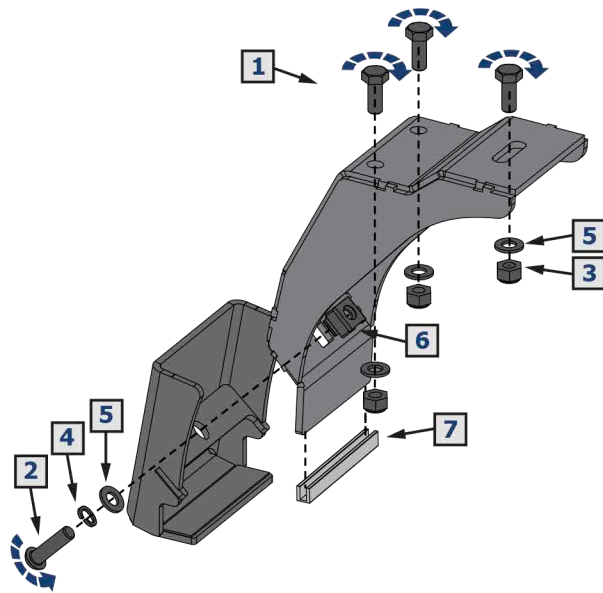

GUTTER MOUNTS
for Mercedes-Benz G-class
(1979-)

2M.3901.K

1		2		3		4		5		6		7	
M8x20	x6	M8x20	x2	M8	x6	ø8	x2	ø8	x8	M8	x2		x2