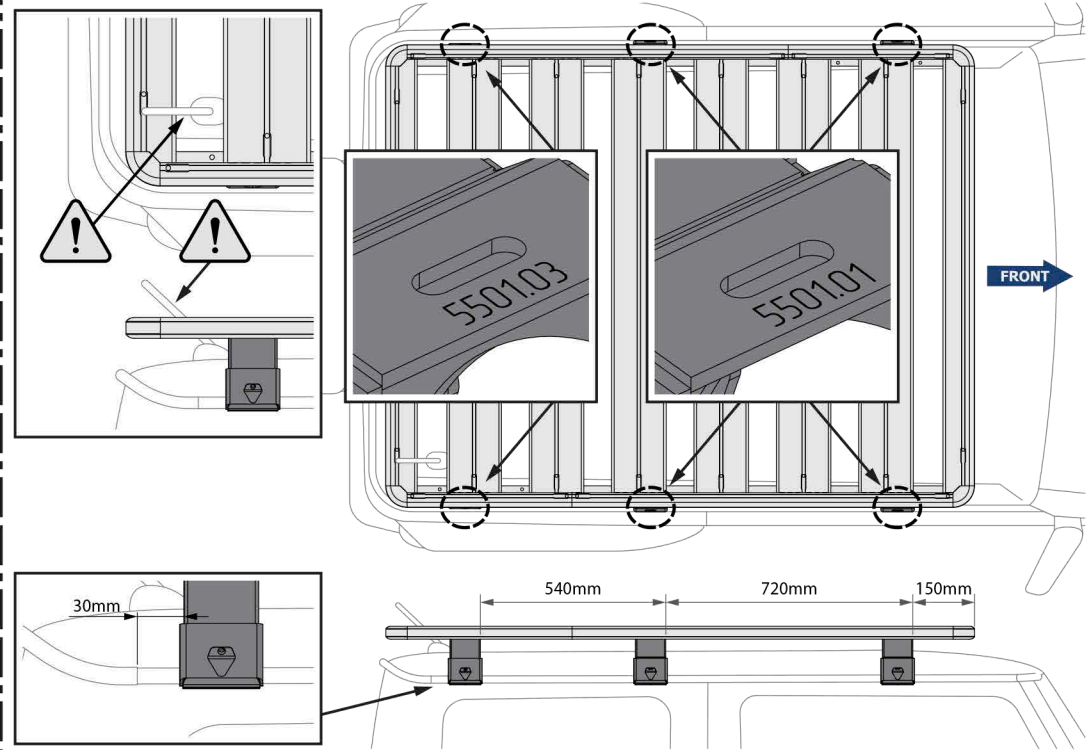

GUTTER MOUNTS for Suzuki Jimny (2018 -)

2M.5501.K

1  M8x20 x18	2  M8x30 x6
3  M8 x18	4  Ø8 x18
5  Ø8 x24	6  M8 x6
7  x6	