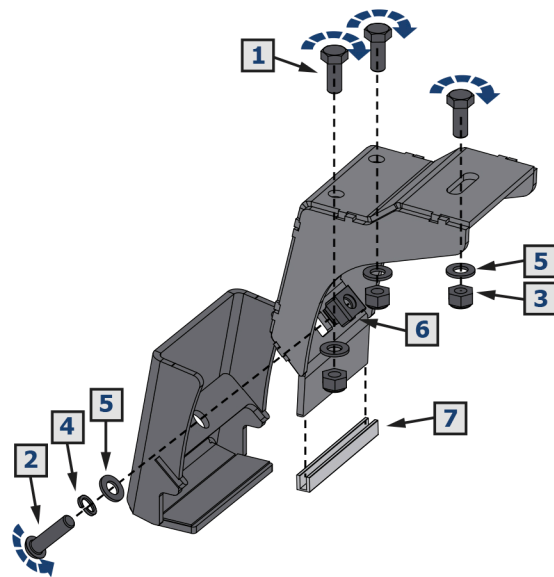

GUTTER MOUNTS
 for Toyota Land Cruiser 76
 (1984-)
 for Toyota Land Cruiser 79
 double door (1984-)

2M.5702.K
 2M.5702.1; 2M.5702.2

1		2		3		4		5		6		7	
	M8x20	x6	M8x20	x2	M8	x6	Ø8	x2	Ø8	x8	M8	x2	