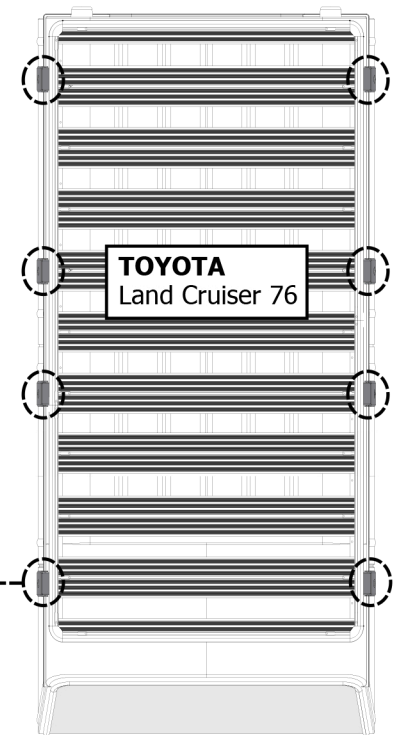

GUTTER MOUNTS
 for Toyota Land Cruiser 76
 (1984-)
 for Toyota Land Cruiser 79
 double door (1984-)

2M.5702.K
 2M.5702.1; 2M.5702.2

1		2		3		4		5		6		7	
	M8x20	x6	M8x20	x2	M8	x6	Ø8	x2	Ø8	x8	M8	x2	