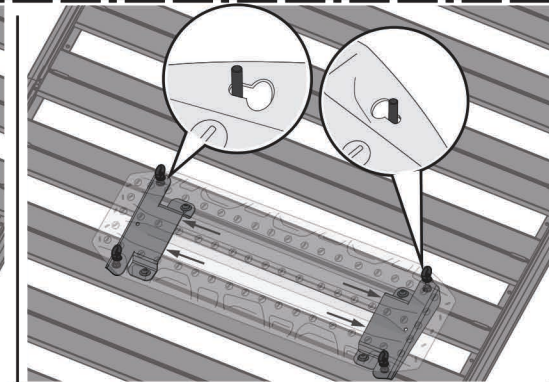

**MAXTRAX MOUNTING BREACKET
FOR RIVAL MODULAR RACK
2MD.0010.1**

1 x1	2 x1	3 x4	4 M8x20 x4	5 ø8 x4	6 ø8 x4	7 x4
8 M10x60 x4	9 M10x100 x4	10 ø10 x12	11 M10 x4	12 ø10 x4		