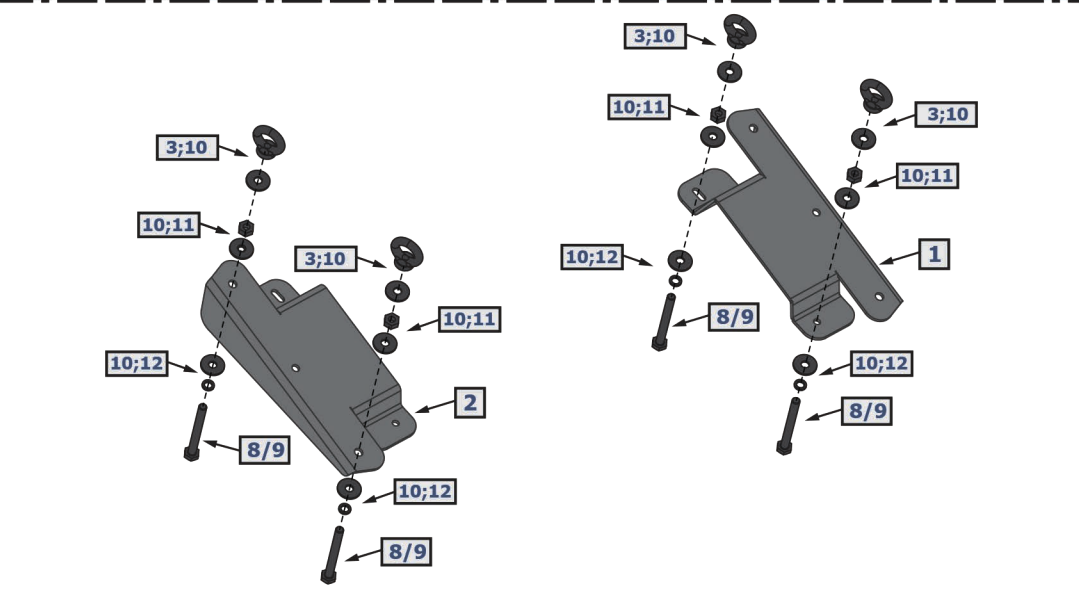

**MAXTRAX MOUNTING BREACKET
FOR RIVAL MODULAR RACK
2MD.0010.1**

1 x1	2 x1	3 x4	4 M8x20 x4	5 ø8 x4	6 ø8 x4	7 x4
8 M10x60 x4	9 M10x100 x4	10 ø10 x12	11 M10 x4	12 ø10 x4		