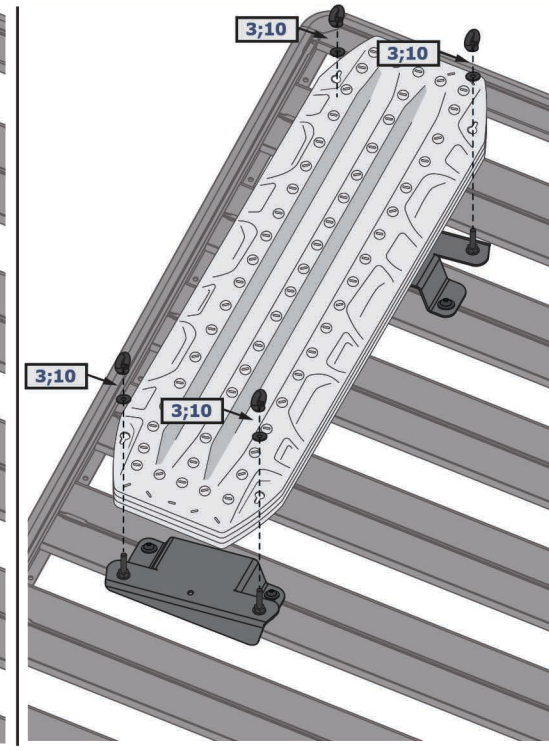

**MAXTRAX MOUNTING BREACKET
FOR RIVAL MODULAR RACK
2MD.0010.1**

1 x1	2 x1	3 x4	4 M8x20 x4	5 ø8 x4	6 ø8 x4	7 x4
8 M10x60 x4	9 M10x100 x4	10 ø10 x12	11 M10 x4	12 ø10 x4		