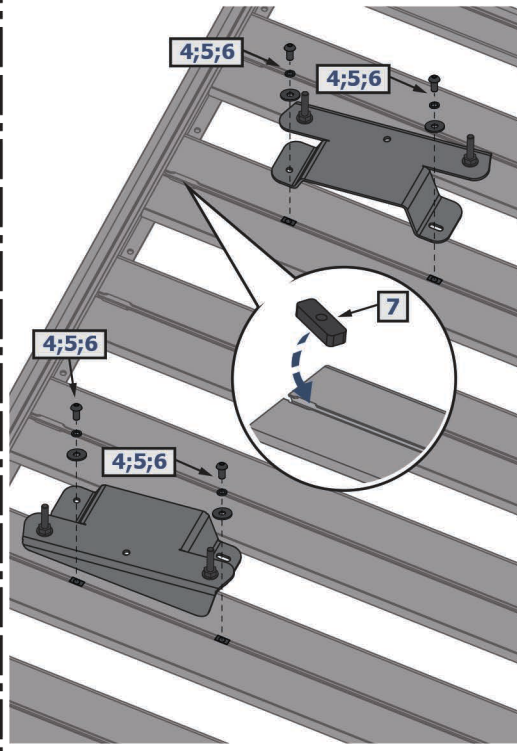

**MAXTRAX MOUNTING BREACKET
FOR RIVAL MODULAR RACK
2MD.0010.1**

1 x1	2 x1	3 x4	4 M8x20 x4	5 ø8 x4	6 ø8 x4	7 x4
8 M10x60 x4	9 M10x100 x4	10 ø10 x12	11 M10 x4	12 ø10 x4		