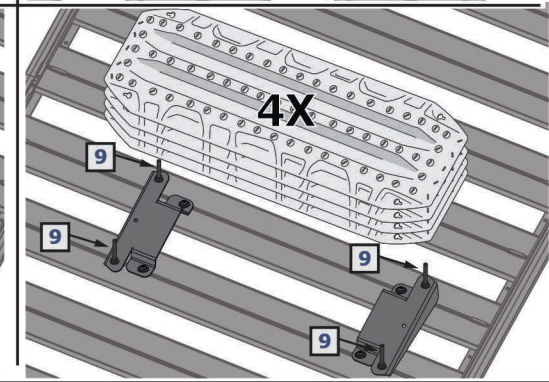

**MAXTRAX MOUNTING BREACKET
FOR RIVAL MODULAR RACK
2MD.0010.1**

1 x1	2 x1	3 x4	4 M8x20 x4	5 ø8 x4	6 ø8 x4	7 x4
8 M10x60 x4	9 M10x100 x4	10 ø10 x12	11 M10 x4	12 ø10 x4		