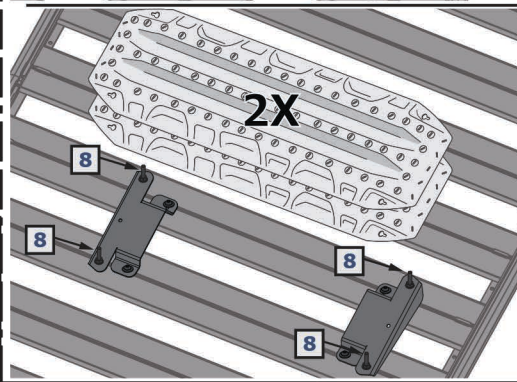

**MAXTRAX MOUNTING BREACKET
FOR RIVAL MODULAR RACK
2MD.0010.1**

1 x1	2 x1	3 x4	4 M8x20 x4	5 ø8 x4	6 ø8 x4	7 x4
8 M10x60 x4	9 M10x100 x4	10 ø10 x12	11 M10 x4	12 ø10 x4		