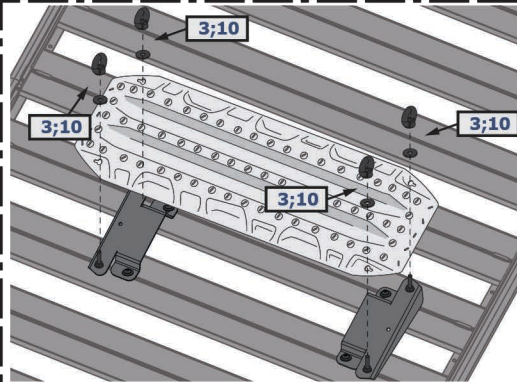

**MAXTRAX MOUNTING BREACKET
FOR RIVAL MODULAR RACK
2MD.0010.1**

1 x1	2 x1	3 x4	4 M8x20 x4	5 ø8 x4	6 ø8 x4	7 x4
8 M10x60 x4	9 M10x100 x4	10 ø10 x12	11 M10 x4	12 ø10 x4		