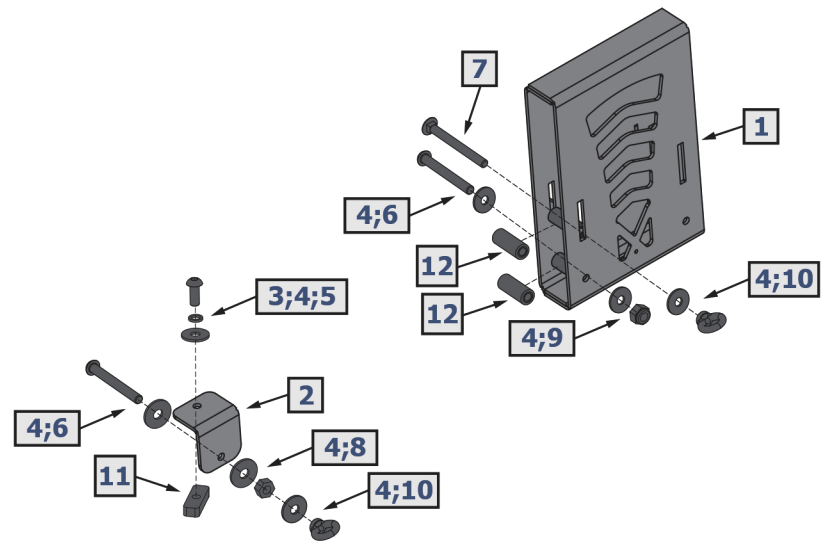

**AXE MOUNTING BREACKET
FOR RIVAL MODULAR RACK
2MD.0012.1**

1	 x1	2	 x1	3	 M8x20 x1	4	 ø8 x11	5	 ø8 x4	6	 M8x70 x2	7	 M8x80 x1
8	 M8 x1	9	 M8 x1	10	 x2	11	 x3	12	 x2				