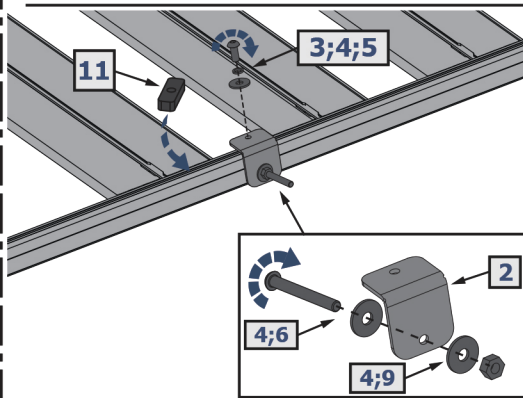

**AXE MOUNTING BREACKET
FOR RIVAL MODULAR RACK
2MD.0012.1**

1	 x1	2	 x1	3	 M8x20 x1	4	 ø8 x11	5	 ø8 x4	6	 M8x70 x2	7	 M8x80 x1
8	 M8 x1	9	 M8 x1	10	 x2	11	 x3	12	 x2				