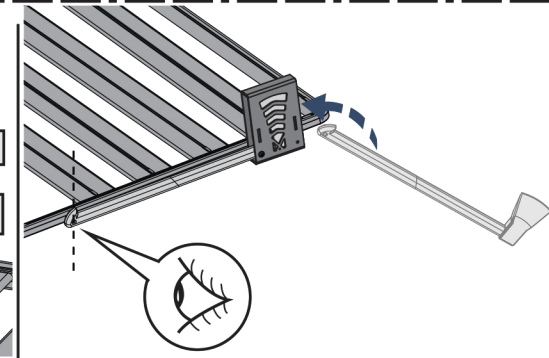

**AXE MOUNTING BREACKET
FOR RIVAL MODULAR RACK
2MD.0012.1**

1	 x1	2	 x1	3	 M8x20 x1	4	 ø8 x11	5	 ø8 x4	6	 M8x70 x2	7	 M8x80 x1
8	 M8 x1	9	 M8 x1	10	 x2	11	 x3	12	 x2				