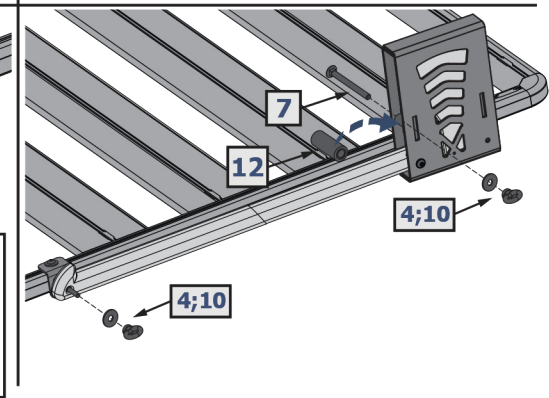

**AXE MOUNTING BREACKET
FOR RIVAL MODULAR RACK
2MD.0012.1**

1	 x1	2	 x1	3	 M8x20 x1	4	 ø8 x11	5	 ø8 x4	6	 M8x70 x2	7	 M8x80 x1
8	 M8 x1	9	 M8 x1	10	 x2	11	 x3	12	 x2				