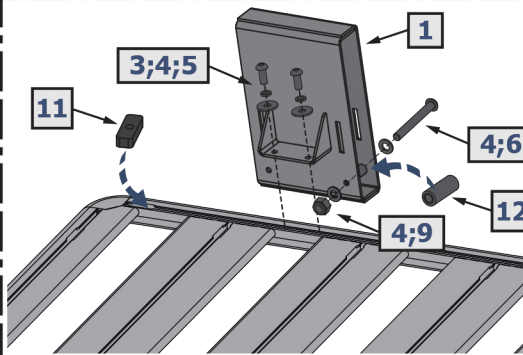

**AXE MOUNTING BREACKET
FOR RIVAL MODULAR RACK
2MD.0012.1**

1	 x1	2	 x1	3	 M8x20 x1	4	 ø8 x11	5	 ø8 x4	6	 M8x70 x2	7	 M8x80 x1
8	 M8 x1	9	 M8 x1	10	 x2	11	 x3	12	 x2				