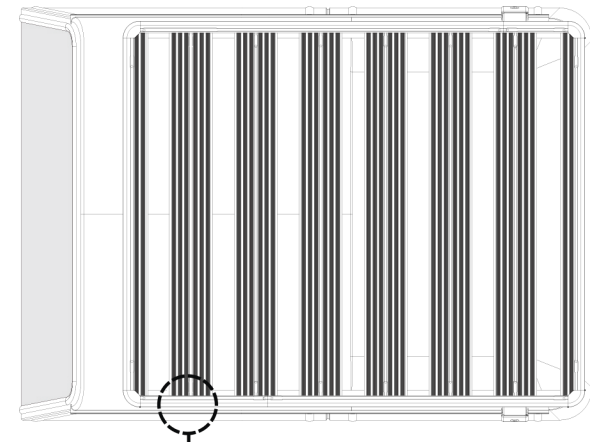

**AXE MOUNTING BREACKET
FOR RIVAL MODULAR RACK
2MD.0012.1**

1	 x1	2	 x1	3	 M8x20 x1	4	 ø8 x11	5	 ø8 x4	6	 M8x70 x2	7	 M8x80 x1
8	 M8 x1	9	 M8 x1	10	 x2	11	 x3	12	 x2				