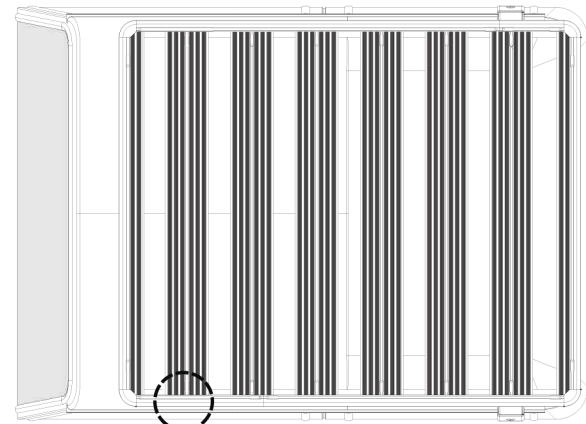

**SHOVEL/SPADE MOUNTING KIT
FOR RIVAL MODULAR RACK
2MD.0013.1**

1		2		3		4		5		6		7	
	x2		x2		x2		x2		x2		x2		x2
8		9		10		11		12		13			
M8	x4	ø8	x12	ø8	x10	M8x20	x8	M8x60	x2		x2		