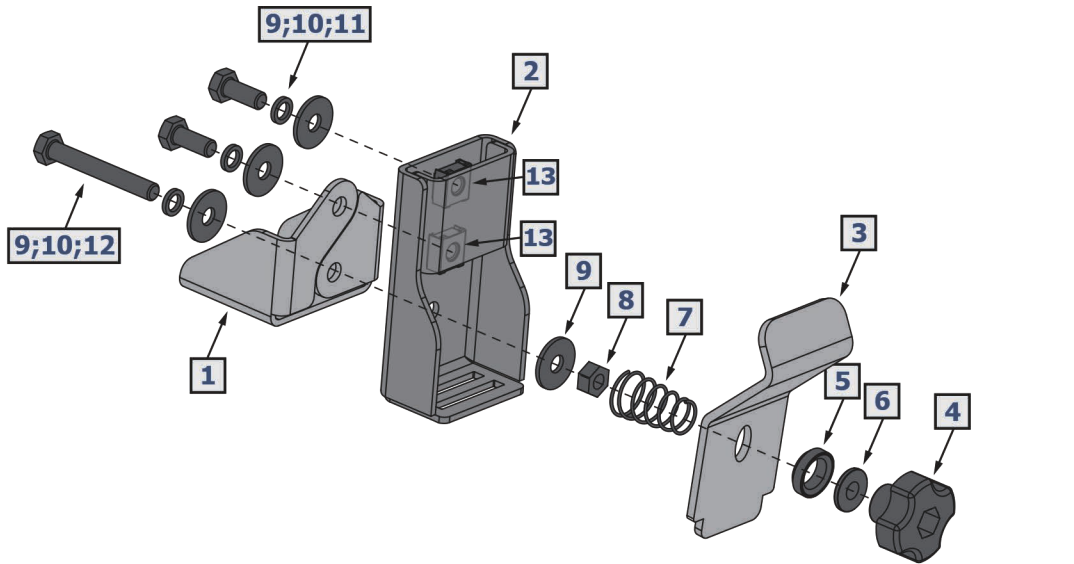

**SHOVEL/SPADE MOUNTING KIT
FOR RIVAL MODULAR RACK
2MD.0013.1**

1		2		3		4		5		6		7	
	x2		x2		x2		x2		x2		x2		x2
8		9		10		11		12		13			
M8	x4	ø8	x12	ø8	x10	M8x20	x8	M8x60	x2		x2		