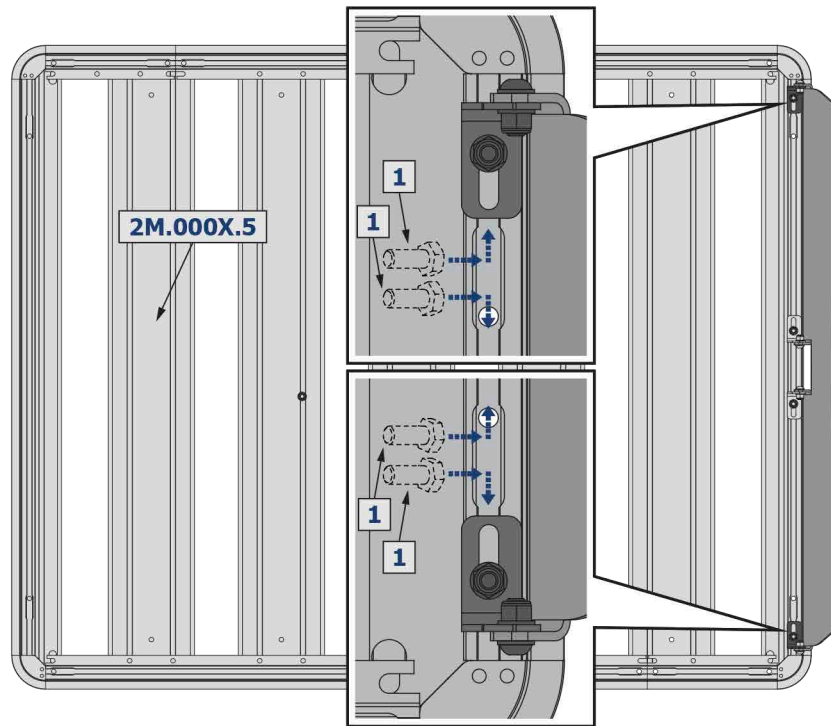

WIND DEFLECTOR
for RIVAL MODULAR RACK
1495mm

2MD.0021.1

1		2		3		4	
M8x20	x4	M8x20	x4	M8	x8	ø8	x12