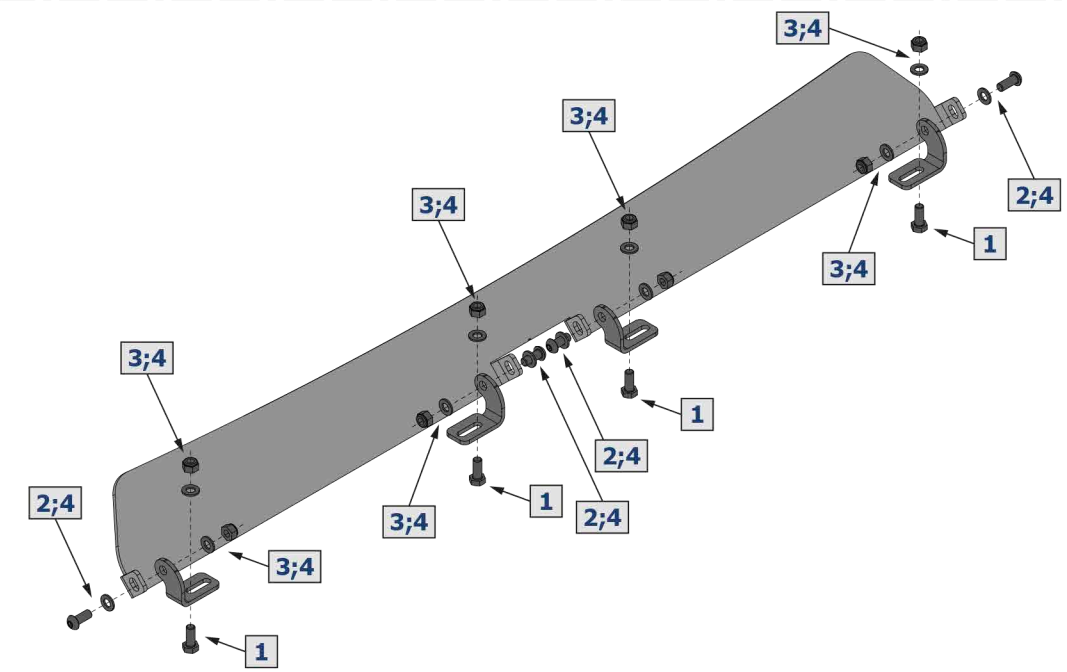

WIND DEFLECTOR
for RIVAL MODULAR RACK
1495mm

2MD.0021.1

1		2		3		4	
M8x20	x4	M8x20	x4	M8	x8	ø8	x12