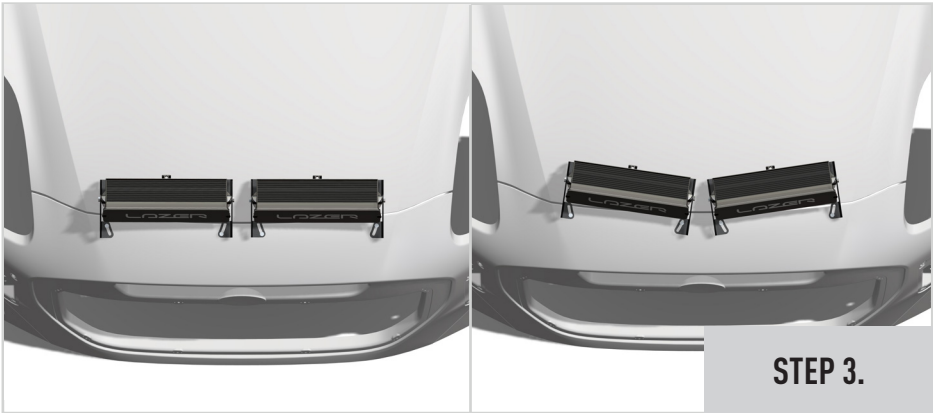

## FIXTURES

**2x** OUTBOARD BRACKETS

**2x** INBOARD BRACKETS

**4x** M6 X 16 HEX BOLT

**8x** M6 WASHER

**4x** M6 SPRING WASHER

**LAZER**  
HIGH PERFORMANCE LIGHTING

[WWW.LAZERLAMPS.COM](http://WWW.LAZERLAMPS.COM)