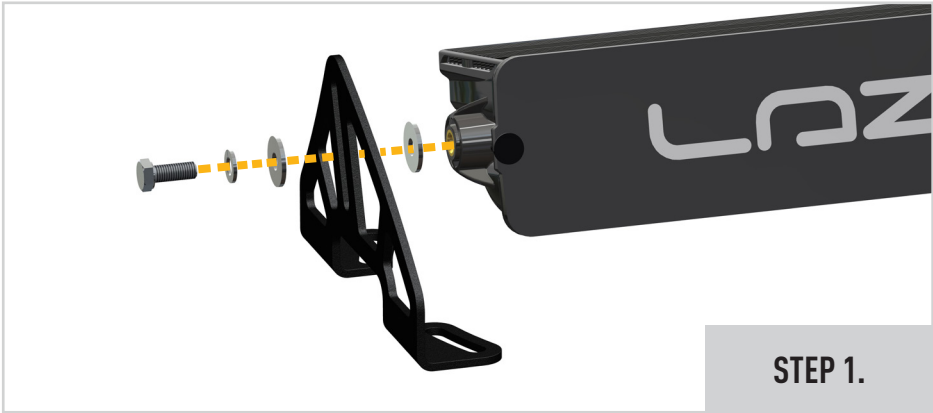

## FIXTURES

**2x** OUTBOARD BRACKETS

**2x** INBOARD BRACKETS

**4x** M6 X 16 HEX BOLT

**8x** M6 WASHER

**4x** M6 SPRING WASHER

**LAZER**  
HIGH PERFORMANCE LIGHTING

[WWW.LAZERLAMPS.COM](http://WWW.LAZERLAMPS.COM)