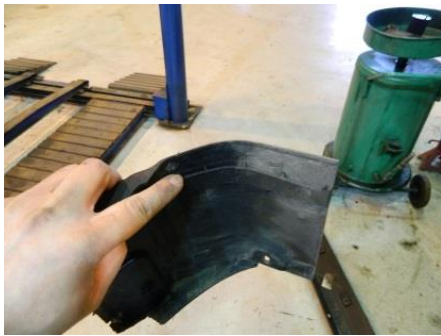

6/ Locate and remove 5 circles of duct tape to reveal threaded holes.

- 1 at front of front door shut

- 2 at rear of front door shut.

- 2 in rear door shut.

7/ Remove remains of any trim clips that didn't come out.

8/ On the back of the front trim panel remove the alignment brackets.

9/ Refit front trim panel.

10/ Tuck rock sliders behind front trim panel and align rock slider with threaded holes.

11/ Fit bolts loosely to align then tighten.